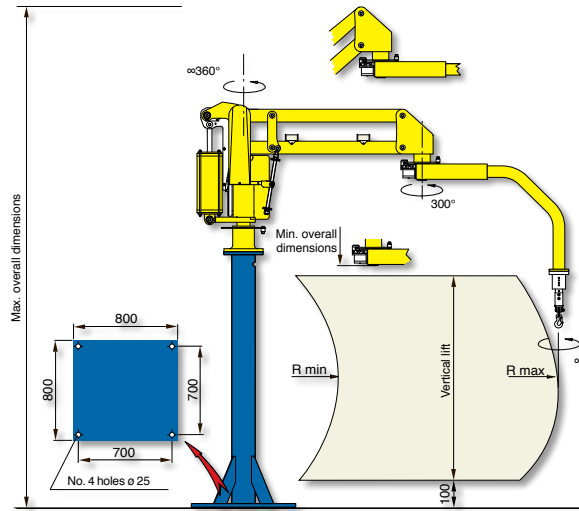

MOVING TECHNOLOGIES

PARTNER EQUO[®] - PE

COLUMN PEC

FIXED OVERHEAD PEF

OVERHEAD TROLLEY MOUNTED PES

 **dalmec**
Industrial Manipulators

Pneumatic Manipulator PARTNER EQUO with articulated arms

PARTNER EQUO equipped with special gripping tools, is particularly suitable to manually handle, in a weightless condition, center and off-set loads in any direction. Thus enables the operator to work quickly, with precision and without fatigue, in excellent ergonomic and safety conditions. Its versatile structure also allows to fit in any working environment.

Partner column mounted - PEC

Structural versions: column mounted on fixed base-plate, autostable base-plate of our supply properly dimensioned or with autostable motorised trolley that translates on a simple profile track on the floor.

Partner overhead mounted - PEF

Partner overhead trolley mounted - PES

Air supply: Dry and oil-free compressed air min constant 0.7÷0.8 MPa