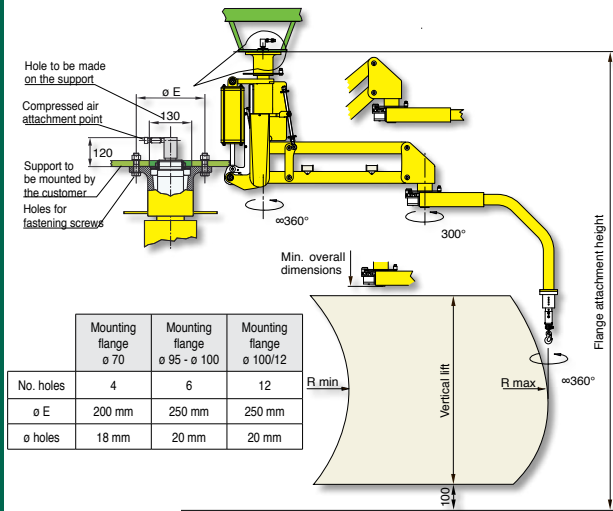

MOVING TECHNOLOGIES

PARTNER EQUO[®] - PE

COLUMN PEC

FIXED OVERHEAD PEF

OVERHEAD TROLLEY MOUNTED PES

 **dalmec**
Industrial Manipulators

Pneumatic Manipulator PARTNER EQUO with articulated arms

PARTNER EQUO equipped with special gripping tools, is particularly suitable to manually handle, in a weightless condition, center and off-set loads in any direction. Thus enables the operator to work quickly, with precision and without fatigue, in excellent ergonomic and safety conditions. Its versatile structure also allows to fit in any working environment.

Partner column mounted - PEC

Structural versions: column mounted on fixed base-plate, autostable base-plate of our supply properly dimensioned or with autostable motorised trolley that translates on a simple profile track on the floor.

Partner overhead mounted - PEF

Partner overhead trolley mounted - PES

Air supply: Dry and oil-free compressed air min constant 0.7÷0.8 MPa