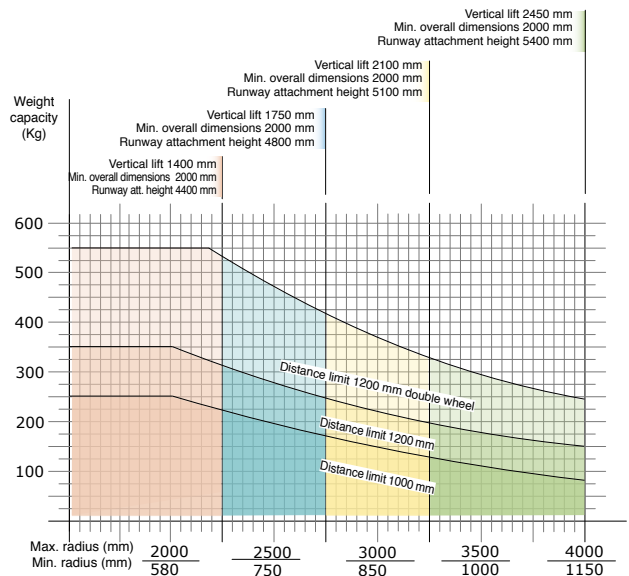

Partner overhead trolley mounted - PES

Air supply: Dry and oil-free compressed air min constant 0.7÷0.8 MPa