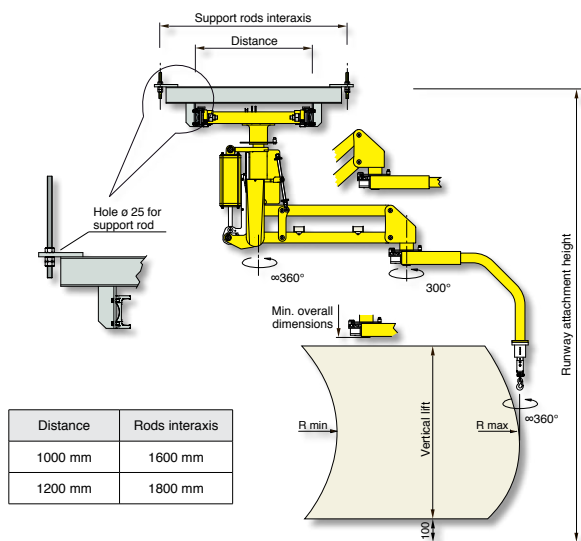

MOVING TECHNOLOGIES

PARTNER EQUO[®] - PE

COLUMN PEC

FIXED OVERHEAD PEF

OVERHEAD TROLLEY MOUNTED PES

 **dalmec**
Industrial Manipulators

Pneumatic Manipulator PARTNER EQUO with articulated arms

PARTNER EQUO equipped with special gripping tools, is particularly suitable to manually handle, in a weightless condition, center and off-set loads in any direction. Thus enables the operator to work quickly, with precision and without fatigue, in excellent ergonomic and safety conditions. Its versatile structure also allows to fit in any working environment.

Partner column mounted - PEC

Structural versions: column mounted on fixed base-plate, autostable base-plate of our supply properly dimensioned or with autostable motorised trolley that translates on a simple profile track on the floor.

Partner overhead mounted - PEF

Partner overhead trolley mounted - PES

Air supply: Dry and oil-free compressed air min constant 0.7÷0.8 MPa