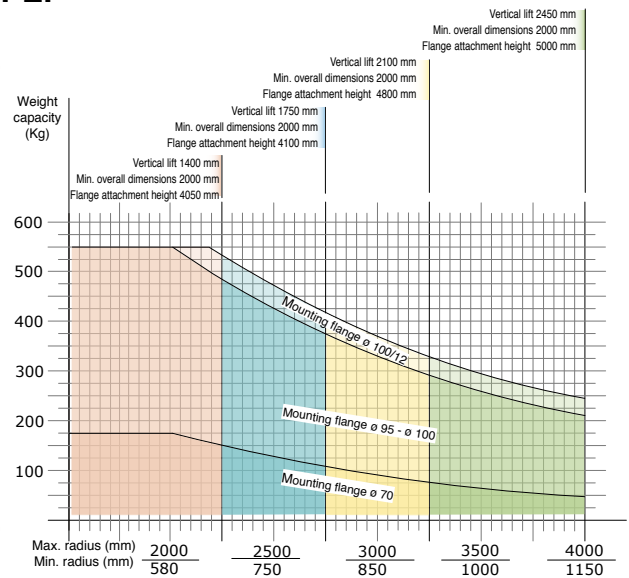

Partner overhead mounted - PEF