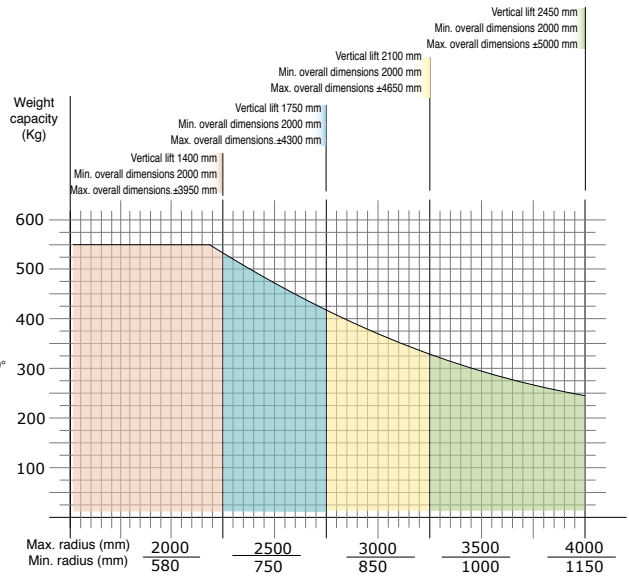

Partner column mounted - PEC

Structural versions: column mounted on fixed base-plate, autostable base-plate of our supply properly dimensioned or with autostable motorised trolley that translates on a simple profile track on the floor.

Partner overhead mounted - PEF

Partner overhead trolley mounted - PES

Air supply: Dry and oil-free compressed air min constant 0.7÷0.8 MPa