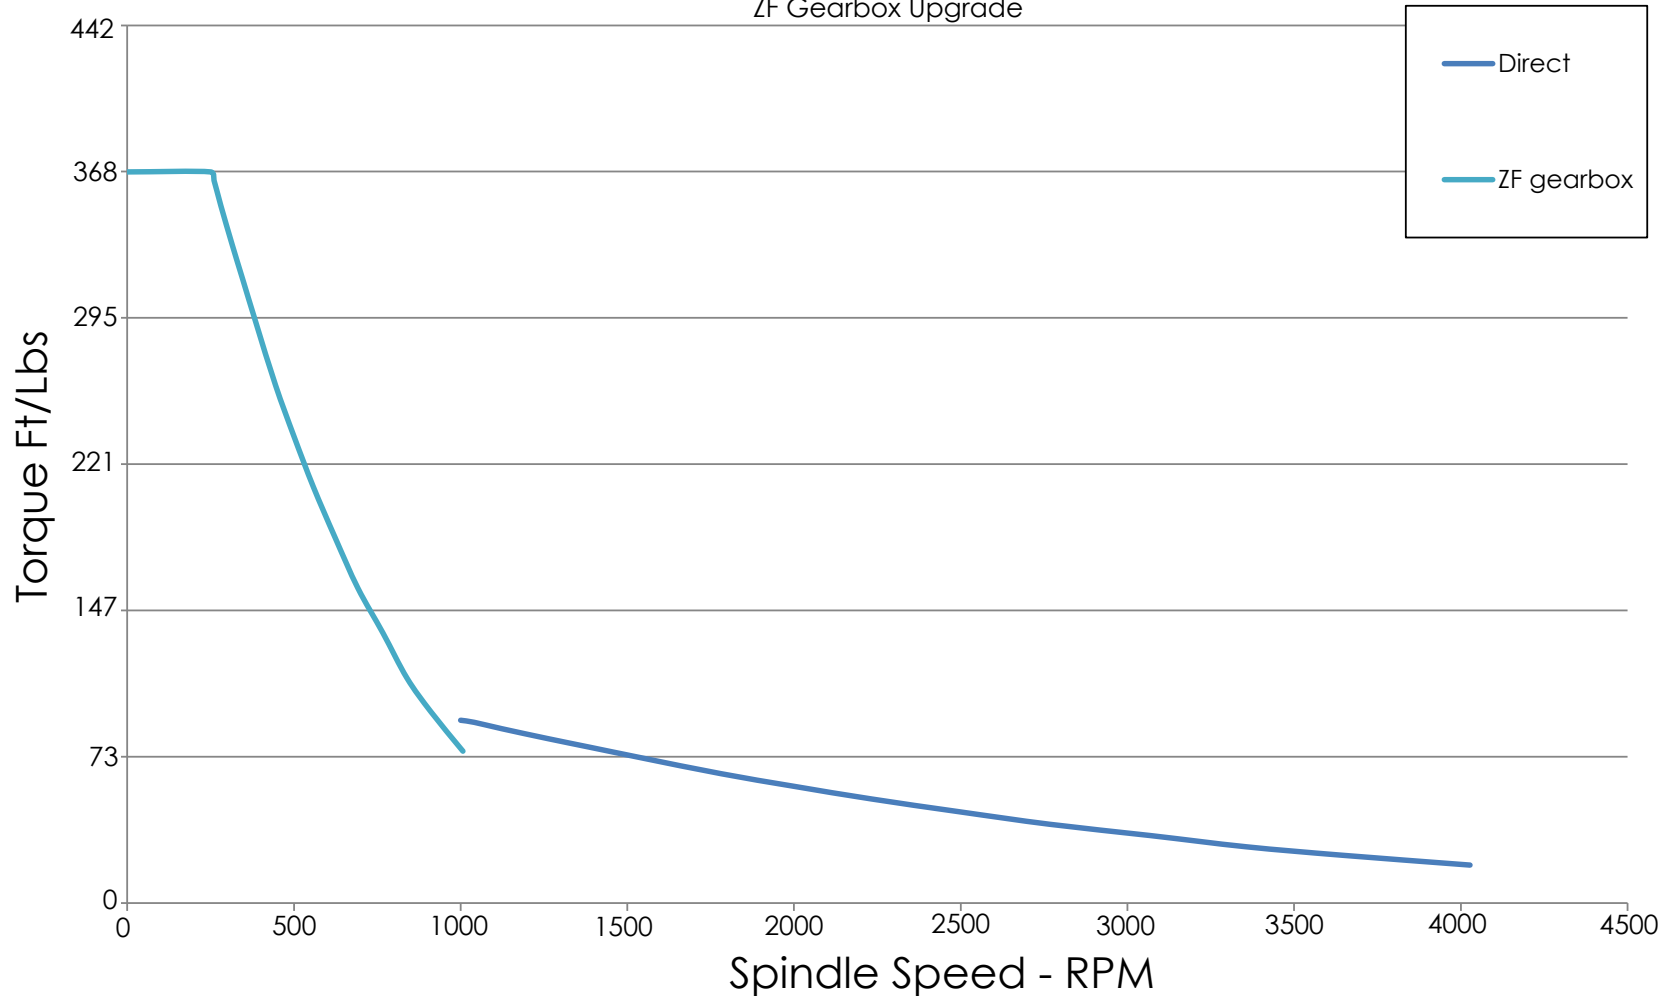

## Torque Chart

ZF Gearbox Upgrade

## Torque Chart

18 HP Upgrade