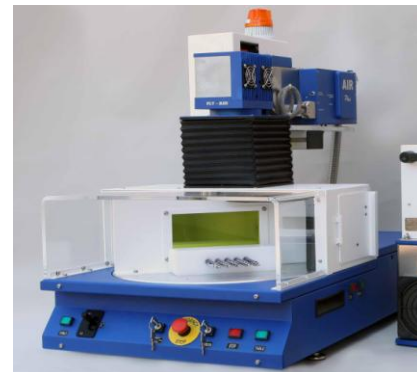

LaserTab Desktop
Optional Rotary and Drawer

New Larger Desktops several sizes, optional rotary & X axis

Double Production-Roto Tab Desk Top
Rotary Dial Table

YV04 Fly Air or Green

OEM Fiber Fly Pulsed & CW
20,30,50, 100 to 200 watts

Fly 10, 20, 30, 50, and 70 in IR, Diode, Green

Automated Pen Feeder Laser System

Compact Mark 5 Axis
XYZ & Rotating Scan Head

Roto Mark 48 in Rotary Dial Table & New XYZ Axes

Flexy Mark
Large Marking Area
XYZ & Gantry Moving Head