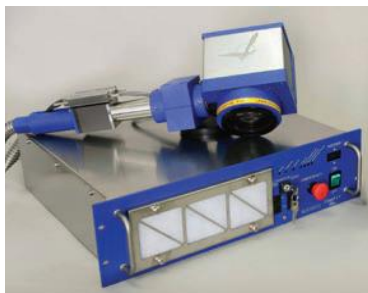

LaserTab Desktop
Optional Rotary and Drawer

New Larger Desktops several sizes, optional rotary & X axis

Double Production-Roto Tab Desk Top
Rotary Dial Table

YV04 Fly Air or Green

OEM Fiber Fly Pulsed & CW
20,30,50, 100 to 200 watts

Fly 10, 20, 30, 50, and 70 in IR, Diode, Green

Automated Pen Feeder Laser System

Compact Mark 5 Axis
XYZ & Rotating Scan Head

Roto Mark 48 in Rotary Dial Table & New XYZ Axes

Flexy Mark
Large Marking Area
XYZ & Gantry Moving Head