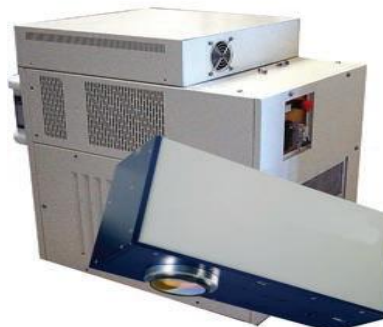

LaserTab Desktop
Optional Rotary and Drawer

New Larger Desktops several sizes, optional rotary & X axis

Double Production-Roto Tab Desk Top
Rotary Dial Table

YV04 Fly Air or Green

OEM Fiber Fly Pulsed & CW
20,30,50, 100 to 200 watts

Fly 10, 20, 30, 50, and 70 in IR, Diode, Green

Automated Pen Feeder Laser System

Compact Mark 5 Axis
XYZ & Rotating Scan Head

Roto Mark 48 in Rotary Dial Table & New XYZ Axes

Flexy Mark
Large Marking Area
XYZ & Gantry Moving Head