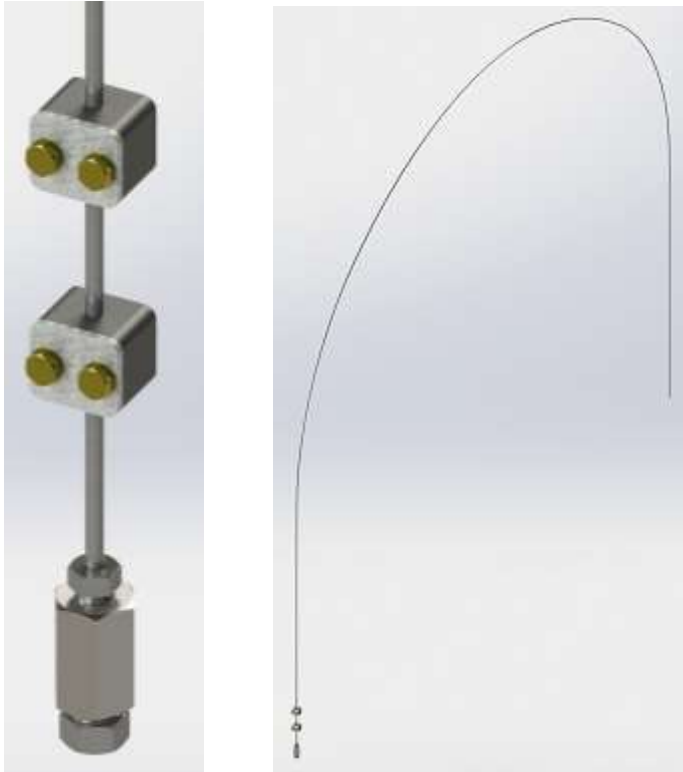

- 15581 – Single Whip Assembly