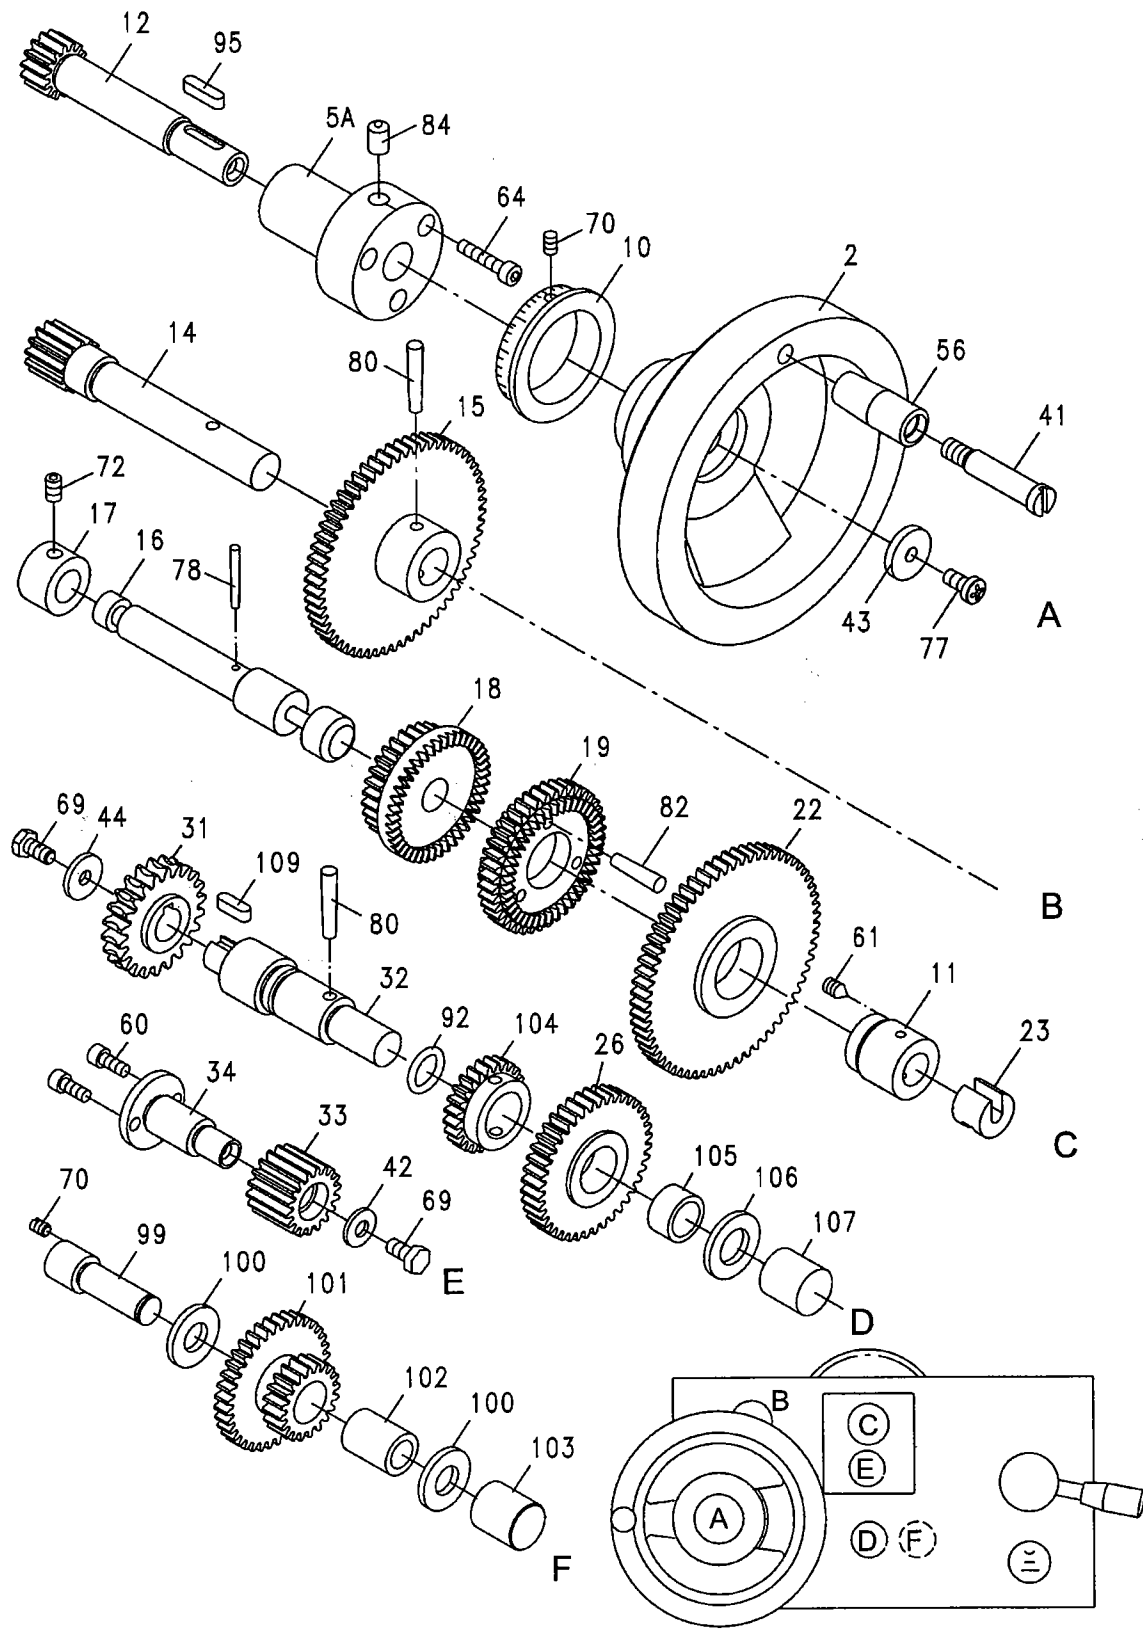

Apron Assembly II

Apron Assembly II

Index No.	Part No.	Description	Size	Qty.
2	06102	Handwheel		2
5A	06105A	Hub		1
10	06510	Index Ring		1
11	Z06111	Cover		1
12	06212	Shaft	1.5m14T	1
14	06214	Gear Shaft	1.5m13T	1
15	06215	Gear	1.5m60T	1
16	06216	Shaft		1
17	06417	Collar		1
18	06218	Gear	1.5m30T	1
19	06219	Gear	1.5m40T	1
22	06220	Gear	1.5m46T	1
23	06421	Shift Fork		1
26	GHB1340A-06704	Gear	1.5m40T	1
31	06429	Gear	2m22T	1
32	GHB1340A-06714	Shaft		1
33	06231	Gear	1.5m18T	1
34	06232	Shaft		1
41	06239	Screw		1
42	TS-1550041	Washer		1
43	Z06241	Washer		1
44	06242	Washer		1
56	06556	Handle		1
60	TS-1502031	Hex Socket Cap Screw	M5 x 12	2
61	TS-1523011	Set Screw	M6 x 6	1
64	TS-1503061	Hex Socket Cap Screw	M6 x 25	3
69	TS-1503021	Screw	M6 x 10	2
70	TS-1522011	Set Screw	M5 x 6	2
72	TS-1523031	Set Screw	M6 x 10	1
77	GHB1340-A77	Screw	M6 x 12	1
78	GHB1340-A78	Pin	3 x 25	1
80	GHB1340-A80	Pin	5 x 30	2
82	GHB1340-A82	Pin	5 x 25	3
84	GHB1340-A84	Oiler	8	1
92	GHB1340-A92	O-Ring	20 x 2.4	1
95	GHB1340-A95	Key	A5 x 18	1
99	GHB1340A-06732	Shaft		1
100	GHB1340A-06114	Washer		2
101	GHB1340A-06734	Gear	1.5m20T, 36T	1
102	GHB1340A-06115	Collar		1
103	GHB1340A-A103	Shaft Plug		1
104	GHB1340A-06731	Gear	1.5m24T	1
105	GHB1340A-06113	Collar		1
106	GHB1340A-06111	Washer		1
107	GHB1340A-06112	Shaft Plug		1
109	GHB1340A-A109	Key	5 x 12	1