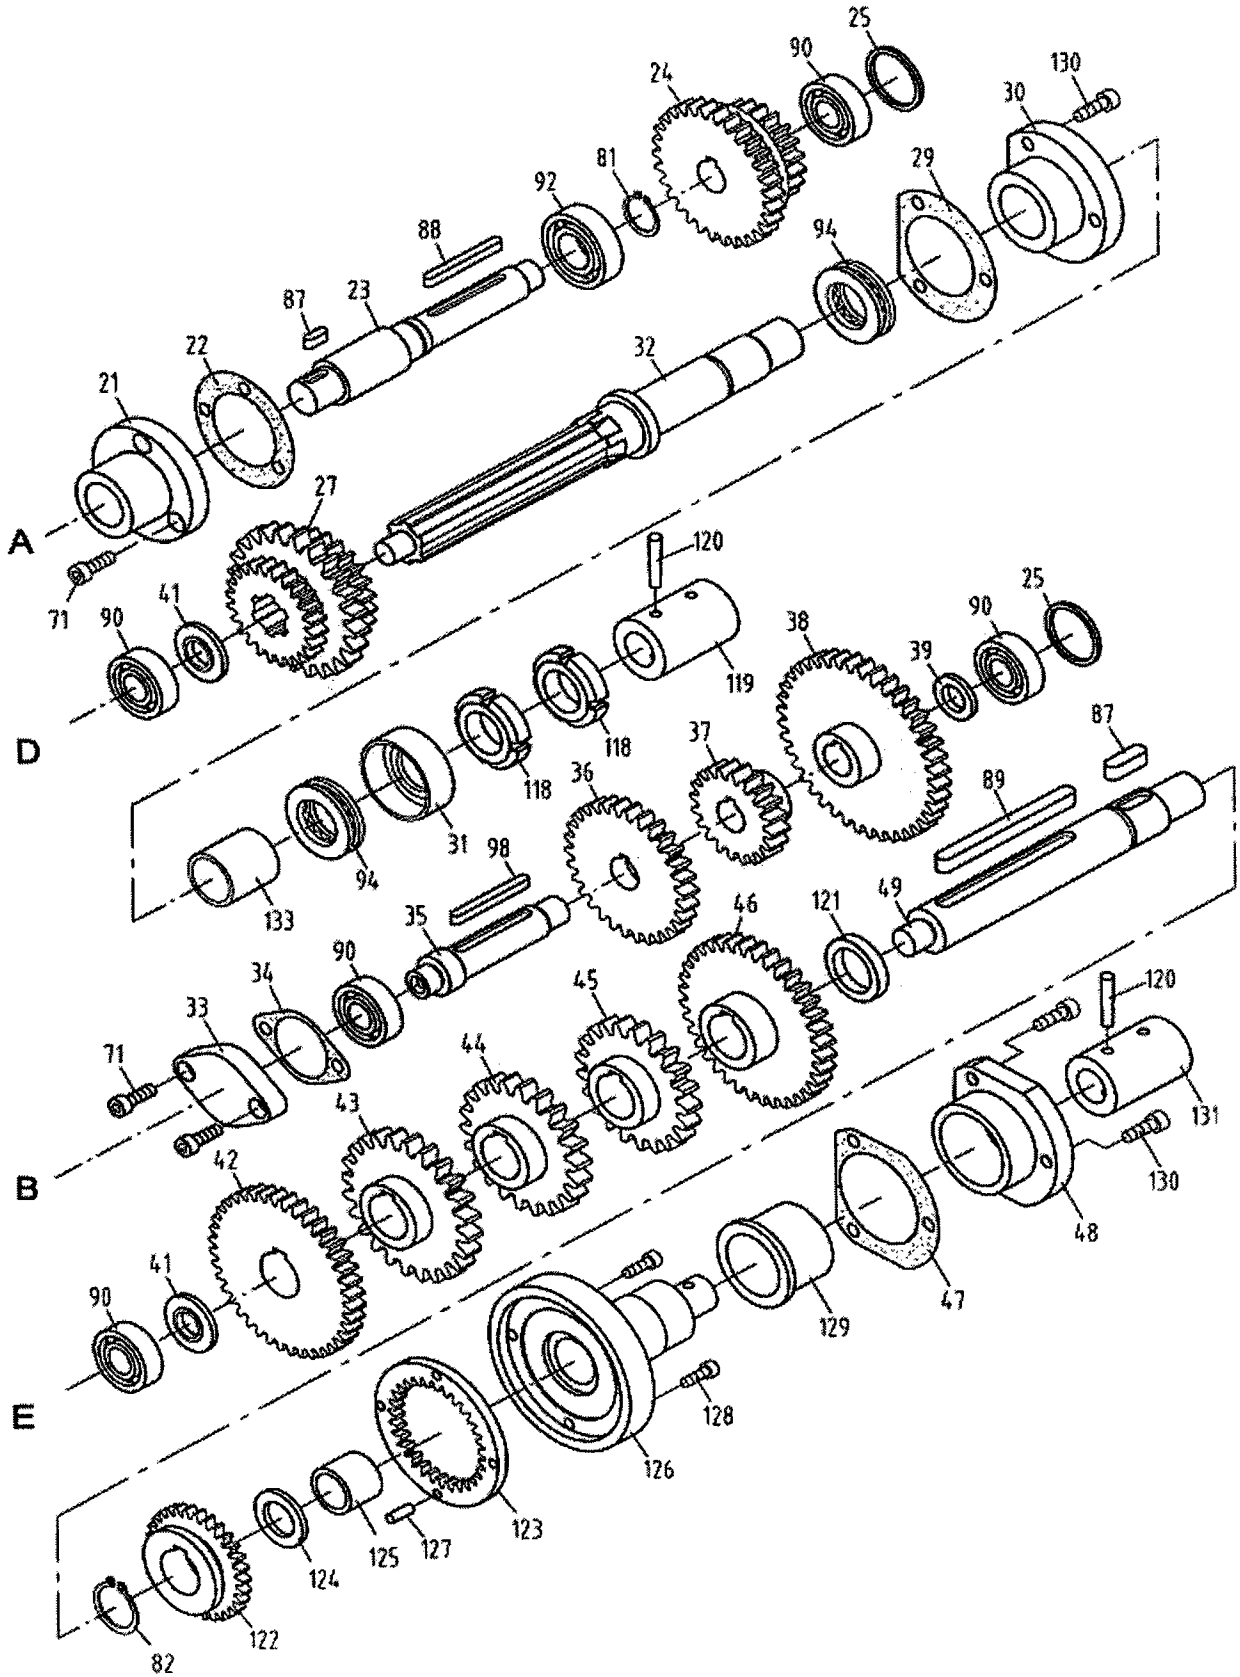

Gear Assembly II

Gear Assembly II

Index No.	Part No.	Description	Size	Qty.
21	32A5113	Cover		1
22	32A5503	Gasket		1
23	32A5712	Shaft		1
24	32A5710A	Gear	2.5m30T, 20T	1
25	32A5719	Washer		2
27	05718	Gear	2.25m, 3.25m, 2.5m24T	1
29	05502	Gasket		1
30	05104	Bushing		1
31	05714	Washer		1
32	05716	Shaft		1
33	32A5114	End cover		1
34	32A5504	Gasket		1
35	32A5716	Shaft		1
36	32A5714A	Gear	2.5m30T	1
37	32A5715A	Gear	2.5m20T	1
38	32A5713A	Gear	2.5m40T	1
39	32A5708	Washer		2
41	05719	Washer		2
42	05702	Gear	2.25m40T	1
43	05703	Gear	3.25m24T	1
44	05704	Gear	3.25m22T	1
45	05705	Gear	3.25m21T	1
46	05706	Gear	2.5m36T	1
47	05501	Gasket		1
48	05103	Flange		1
49	05717	Shaft		1
71	TS-1504031	Socket Head Cap Screw	M6 x 16	5
81	GHB1340A-G81	C-clip	20	1
82	GHB1340A-G82	C-clip	25	1
87	GHB1340A-G87	Key	5 x 14	1
88	GHB1340A-G88	Key	5 x 50	1
89	GHB1340A-G89	Key	8 x 110	1
90	BB-6202	Bearing	6202	5
92	BB-6004	Bearing	6004	1
94	BB-51105	Thrust Bearing	51105	2
98	GHB1340A-G98	Key	5 x 55	1
118	GHB1340A-G118	Round Nut	M24 x 1.5	2
119	05713	Connecting Sleeve	GHB1340A	1
	BDB1340A-05713	Connecting Sleeve		1
120	GHB1340A-G120	Pin	5 x 35	4
121	05707	Washer		1
122	05708	Gear	2m30T	1
123	05709	Inner Gear	2m30T	1
124	05711	Washer		1
125	05302	Oil Light Bushing		1
126	05710	XIB Shaft		1
127	GHB1340A-G127	Pin	5n6 x 14	2
128	GHB1340A-G128	Screw	M5 x 10	2
129	05301	Sliding Bearing		1
130	TS-1503031	Socket Head Cap Screw	M6 x 12	6
131	GHB1340A-05712	Connecting Sleeve	GHB-1340A	1
	BDB1340A-05712	Connecting Sleeve	BDB-1340A	1
133	05303	Bearing Housing		1