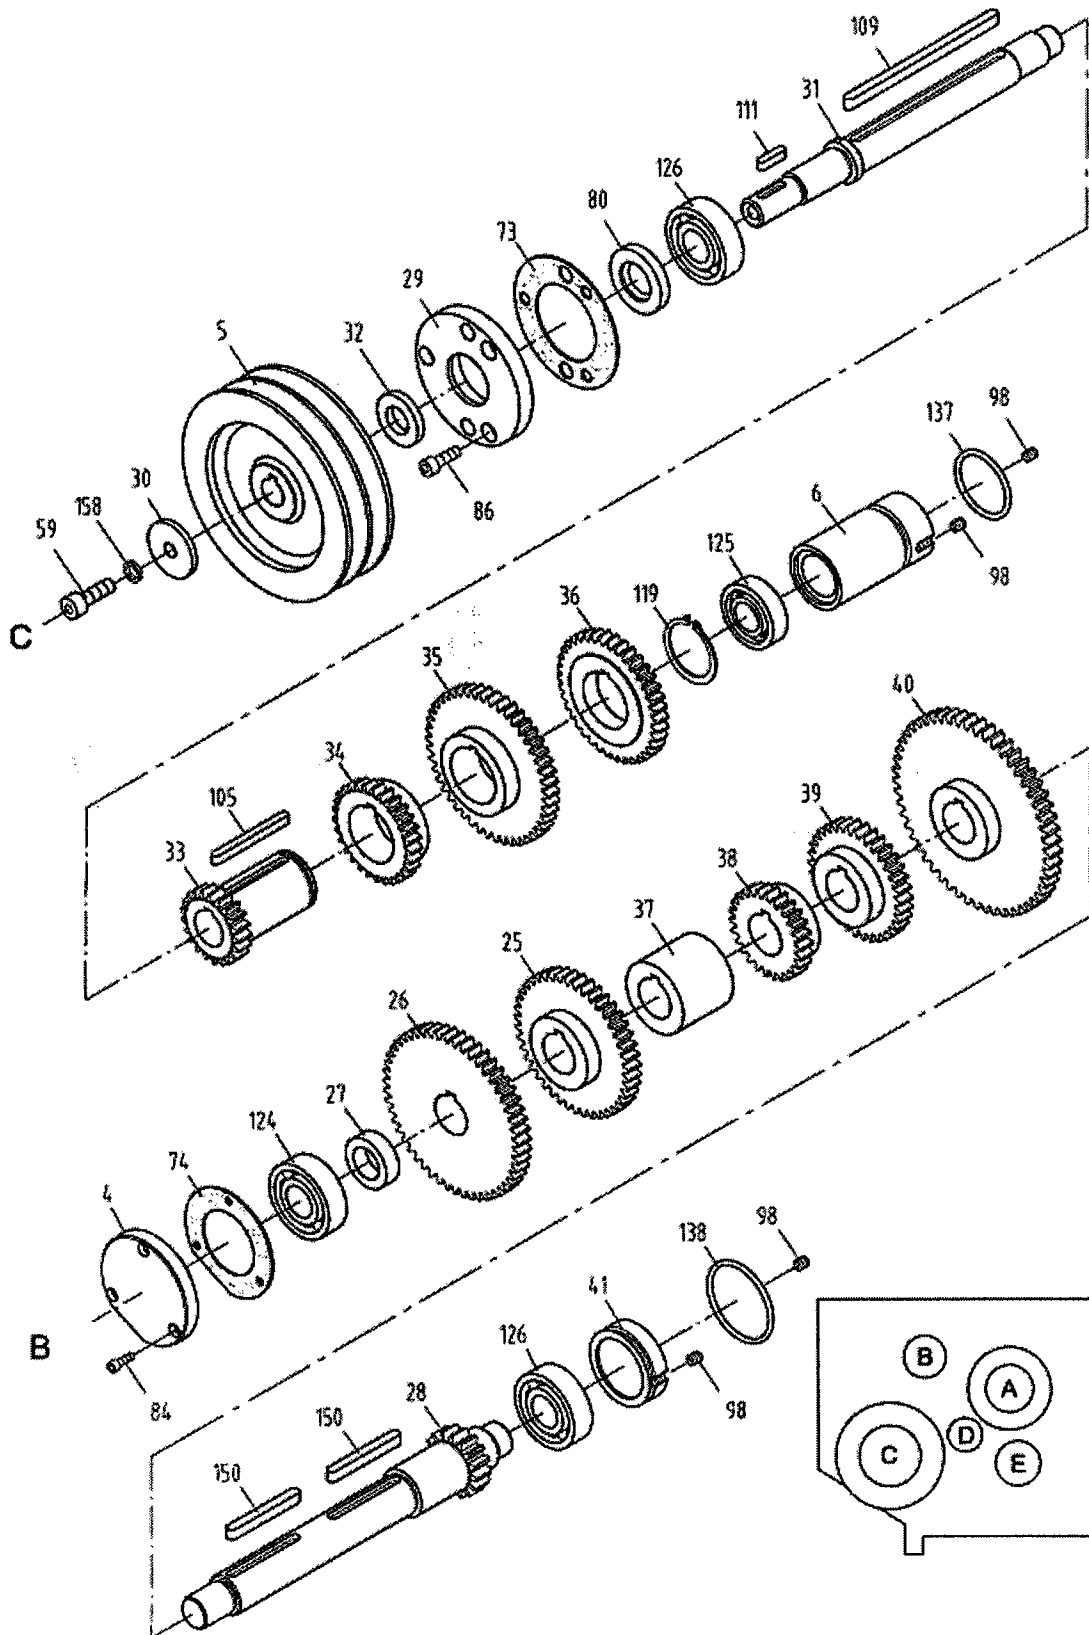

GHB-1340A Headstock Assembly II

GHB-1340A Headstock Assembly II

Index No.	Part No.	Description	Size	Qty.
4	04104Z	Rear Cover		1
5	04105	Pulley		1
6	GHB1340-4106	Plug		1
25	04209	Gear	2m43T	1
26	GHB1340-4210	Gear	2m51T	1
27	04211	Spacer		1
28	04212	Gear Shaft	2.25m16T	1
29	04213	Cover		1
30	04214	Washer		1
31	04215	Shaft		1
32	04216	Washer		1
33	04217	Collar w/Gear	2m21T	1
34	04218	Gear	2m29T	1
35	04219	Gear	2m46T	1
36	04220	Gear	2m38T	1
37	04221	Collar		1
38	04222	Gear	2m26T	1
39	04223	Gear	2m34T	1
40	04224	Gear	2.25m53T	1
41	04225	Plug		1
59	TS-1504041	Socket Head Cap Screw	M8 x 20	1
73	GHB1340-4501	Gasket		1
74	GHB1340-4502	Gasket		1
80	GHB1340-4508	Oil Seal	20 x 40	1
84	TS-1501041	Hex Socket Cap Screw	M4 x 12	3
86	TS-1503031	Hex Socket Cap Screw	M6 x 12	3
98	TS-1523031	Set Screw	M6 x 8	4
105	GHB1340-105	Key	5 x 50	1
109	GHB1340-109	Key	6 x 120	1
111	GHB1340-111	Key	5 x 20	1
119	GHB1340-119N	C-Clip	35	1
124	GHB1340-124	Bearing	20 x 47 x 14	1
125	GHB1340-125	Bearing	17 x 40 x 12	1
126	GHB1340-126	Bearing	20 x 47 x 14	2
137	GHB1340-137	O-Ring	40 x 3.1	1
138	GHB1340-138	O-Ring	47 x 3.1	1
150	GHB1340A-150	Key	6 x 55	2
158	TS-1551061	Lock Washer	M8	1
	VB-A31	V-Belt (not shown)	A31	2