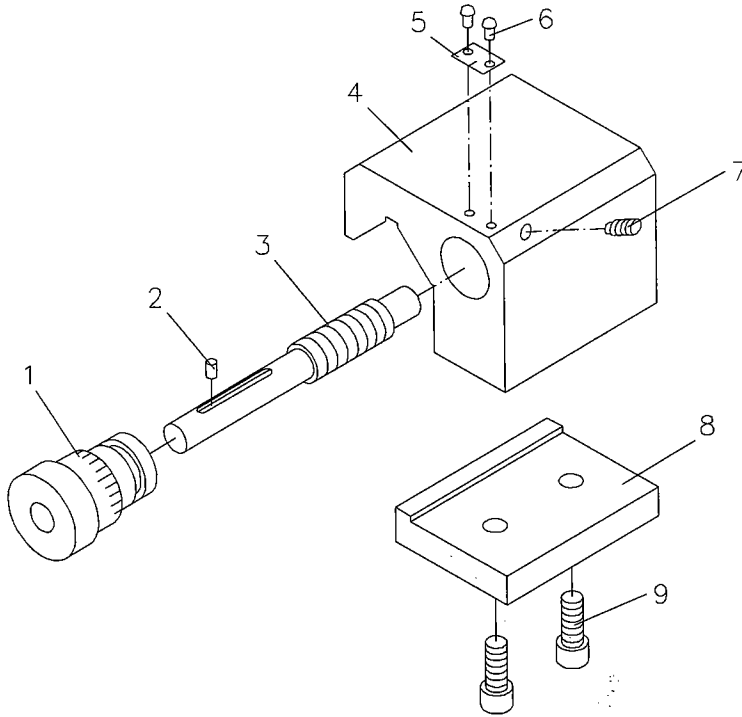

Micro Carriage Stop Assembly

Micro Carriage Stop Assembly

Index No.	Part No.	Description	Size	Qty.
1	GHB1340A-01707	Dial		1
2	GHB1340A-MS02	Pin	B3 x 6	1
3	GHB1340A-01716	Axle		1
4	GHB1340A-01107	Stop		1
5	ZX-03302	Indicator Plate		1
6	ZX-MS06	Pin	3 x 8	2
7	TS-1523031	Socket Set Screw	M6 x 10	1
8	GH1340A-01108	Clamping Plate		1
9	TS-1503051	Hex Socket Cap Screw	M6 x 20	2