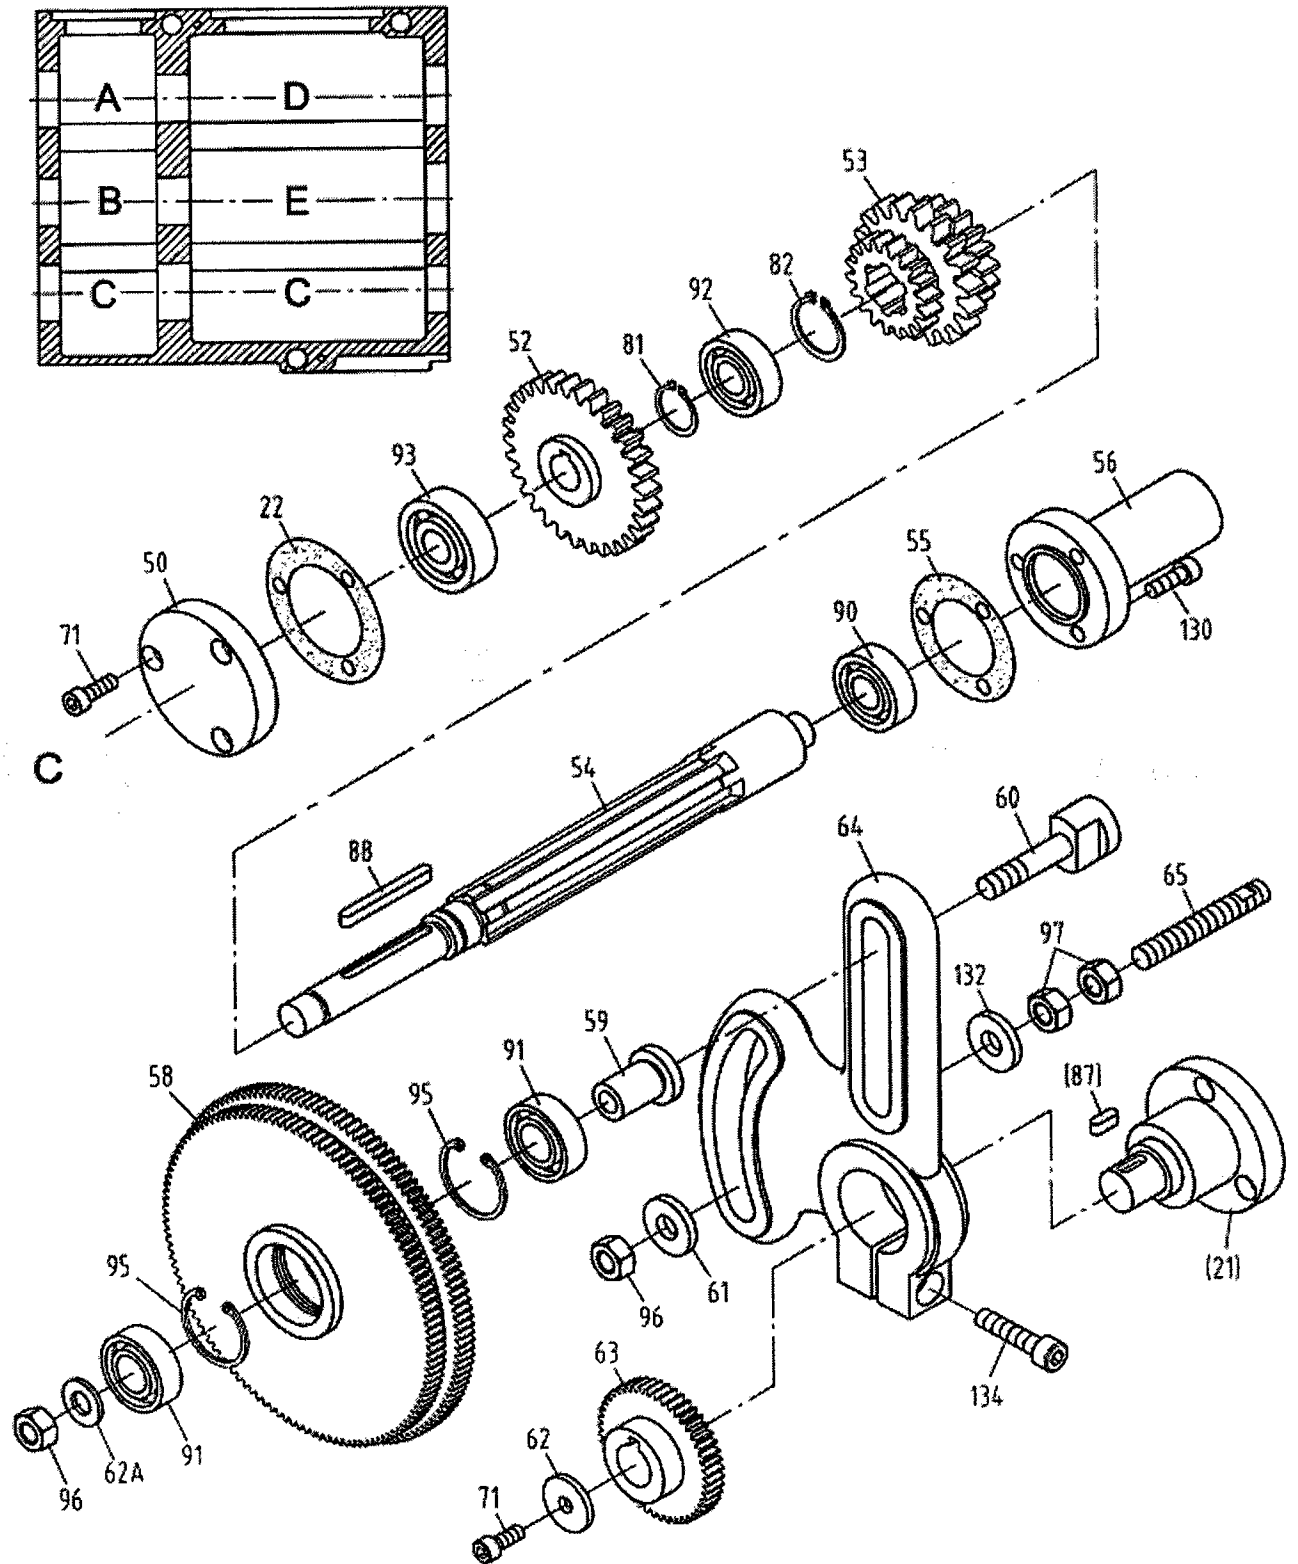

Gear Assembly III

Gear Assembly III

Index No.	Part No.	Description	Size	Qty.
21	32A5113	Cover		1
22	32A5503	Gasket		1
50	32A5115	End Cover		1
52	32A5718A	Gear	2.5m30T, 15T	1
53	32A5721A	Gear	2.25m, 3.25m, 2.5m18T	1
54	05701	Key shaft		1
55	05505	Gasket		1
56	05102	Cover		1
58	40A5736	Gear	1.25m120T, 127T	1
59	40A5738	Collar		1
60	40A5739	Screw		1
61	321719	Washer		1
62	40A5740	Washer		2
62A	40A5740A	Washer		1
63	32A5726A	Gear	1.25m48T	5
64	32A5119	Gear Frame		1
65	321718	Screw rod		1
71	TS-1504031	Socket Head Cap Screw	M6 x 16	4
81	GHB1340A-G81	C-clip	20	1
82	GHB1340A-G82	C-clip	25	1
87	GHB1340A-G87	Key	5 x 14	1
88	GHB1340A-G88	Key	5 x 50	1
90	BB-6202	Bearing	6202	1
91	BB-6103	Bearing	6103	2
92	BB-6004	Bearing	6004	1
93	BB-6302	Thrust Bearing	6302	1
95	GHB1340A-G95	C-clip	35	2
96	TS-1540071	Hex Nut	M10	1
97	TS-1540081	Hex Nut	M12	3
130	TS-1503031	Socket Head Cap Screw	M6 x 12	3
132	TS-2360121	Washer		1
134	GHB1340A-G134	Hex Socket Cap Screw	M8 x 30	1