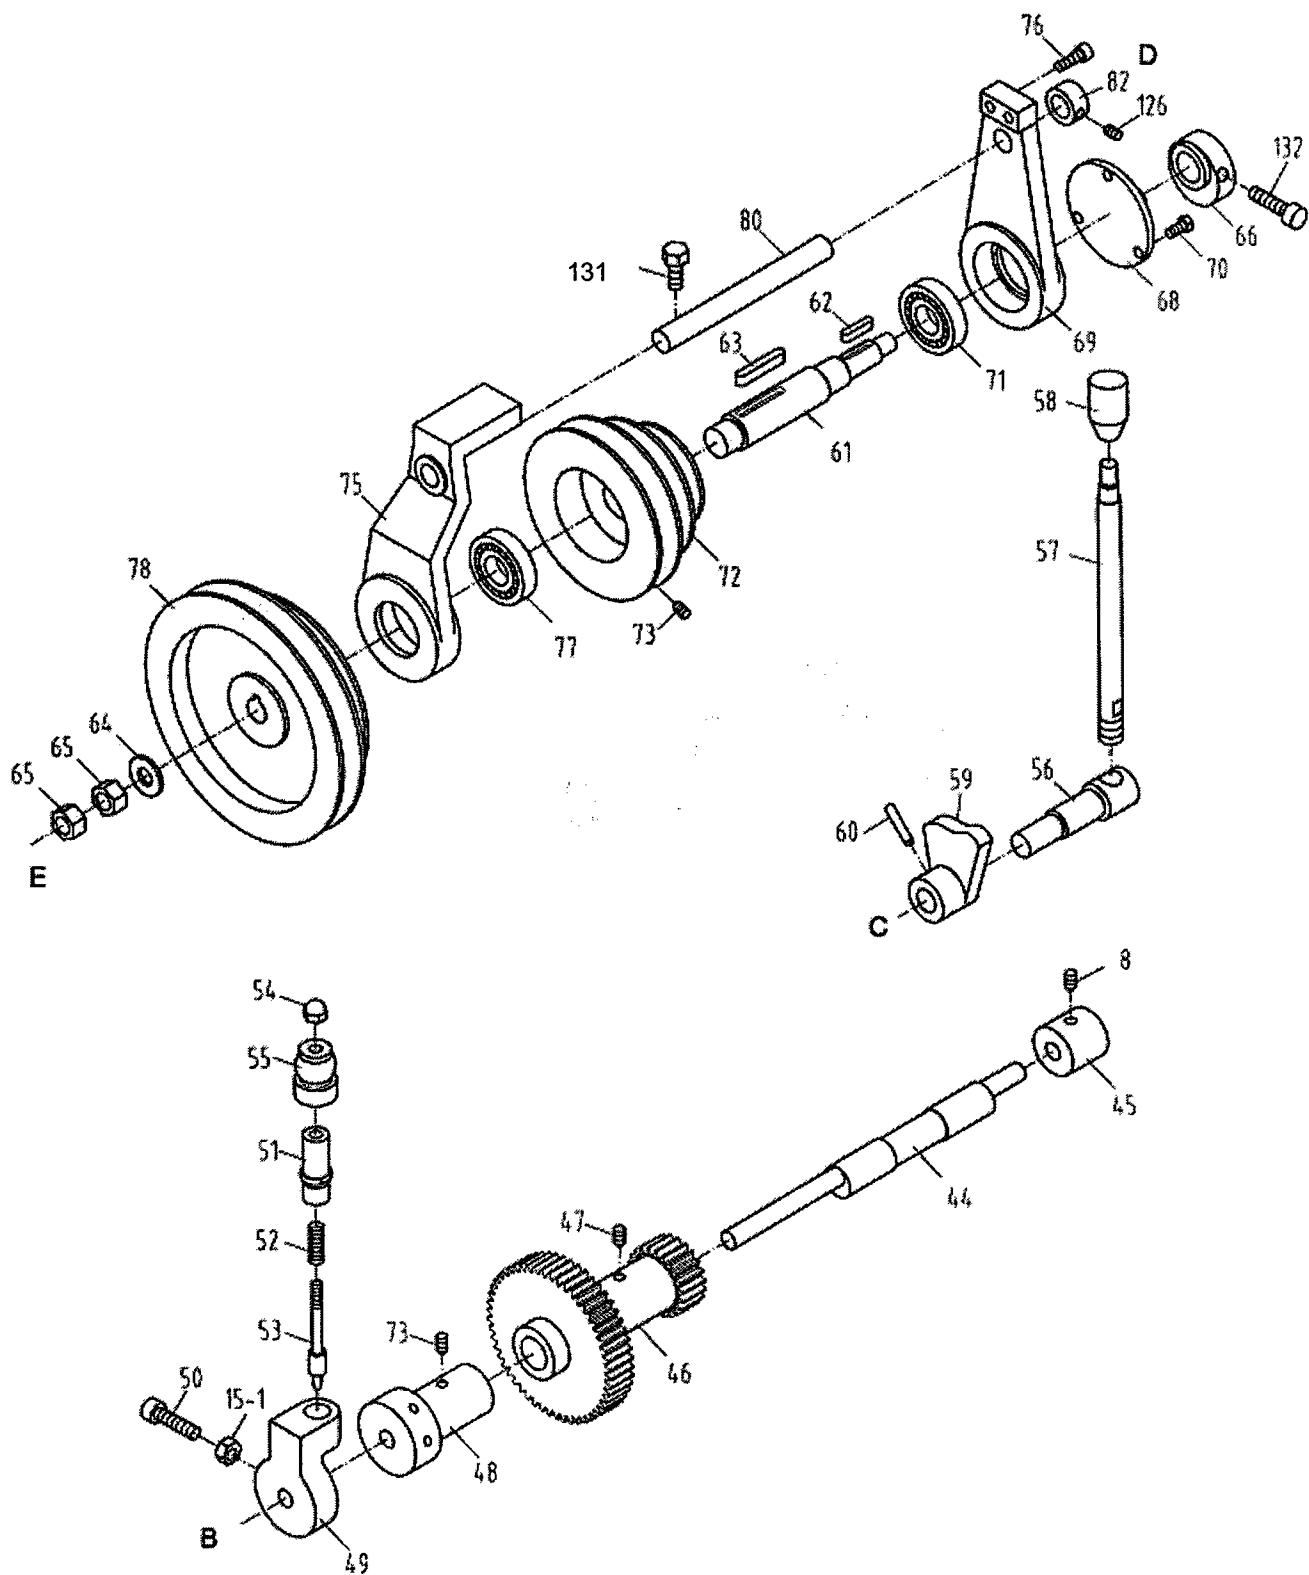

BDB-1340A Headstock Assembly III

BDB-1340A Headstock Assembly III

Index No.	Part No.	Description	Size	Qty.
8	TS-1524021	Set Screw	M8 x 10	1
15-1	TS-1540061	Nut	M8	1
44	04704	Eccentric Shaft		1
45	04103A	Bushing		1
46	04109A	Gear	2m52T, 2m22T	1
47	TS-1523011	Set Screw	M6 x 6	1
48	04111A	Bushing		1
49	04110	Moving Arm		1
50	TS-1504071	Hex Socket Cap Screw	M8 x 35	1
51	04726	Sleeve		1
52	BDB1340-H52	Spring	1 x 9 x 40	1
53	04725	Shaft		1
54	BDB1340-H54	Cap Nut	M6	1
55	04733B	Knob		1
56	04706	Shaft		1
57	04707	Handle		1
58	BDB1340-H58	Knob		1
59	04104A	Cam		1
60	BDB1340-H60	Spring Pin	5 x 30	1
61	04712	Input Shaft		1
62	BDB1340-H62	Key	6 x 6 x 40	1
63	BDB1340-H63	Key	5 x 5 x 25	1
64	TS-1550081	Washer	M12	1
65	TS-1540081	Hex Nut	M12	2
66	04708	Cam		1
68	04709	Strut		1
69	04105A	Swing Arm		1
70	TS-1482021	Hex Socket Cap Screw	M6 x 12	3
71	BB-6204ZR	Ball Bearing	6204ZR	1
72	04107	Pulley		1
73	TS-1524021	Set Screw	M8 x 8	2
75	04106A	Swing Arm		1
76	TS-1503051	Hex Socket Cap Screw	M6 x 20	2
77	BB-6204	Ball Bearing	6204	1
78	BDB1340A-04108	Pulley		1
80	04711	Shaft		1
82	04710	Spacer		1
126	TS-1523011	Set Screw	M6 x 6	1
131	TS-1490041	Hex Cap Bolt	M8 x 25	1
132	TS-1504041	Hex Socket Cap Screw	M8 x 20	1
	BDB1340A-02311	Nameplate (not shown)		1
	BDB1340A-02304A	Nameplate (not shown)		1
	04308	Nameplate (not shown)		1
	VB-B32	V-Belt (not shown)	B32	1
	VB-B33	V-Belt (not shown)	B33	1