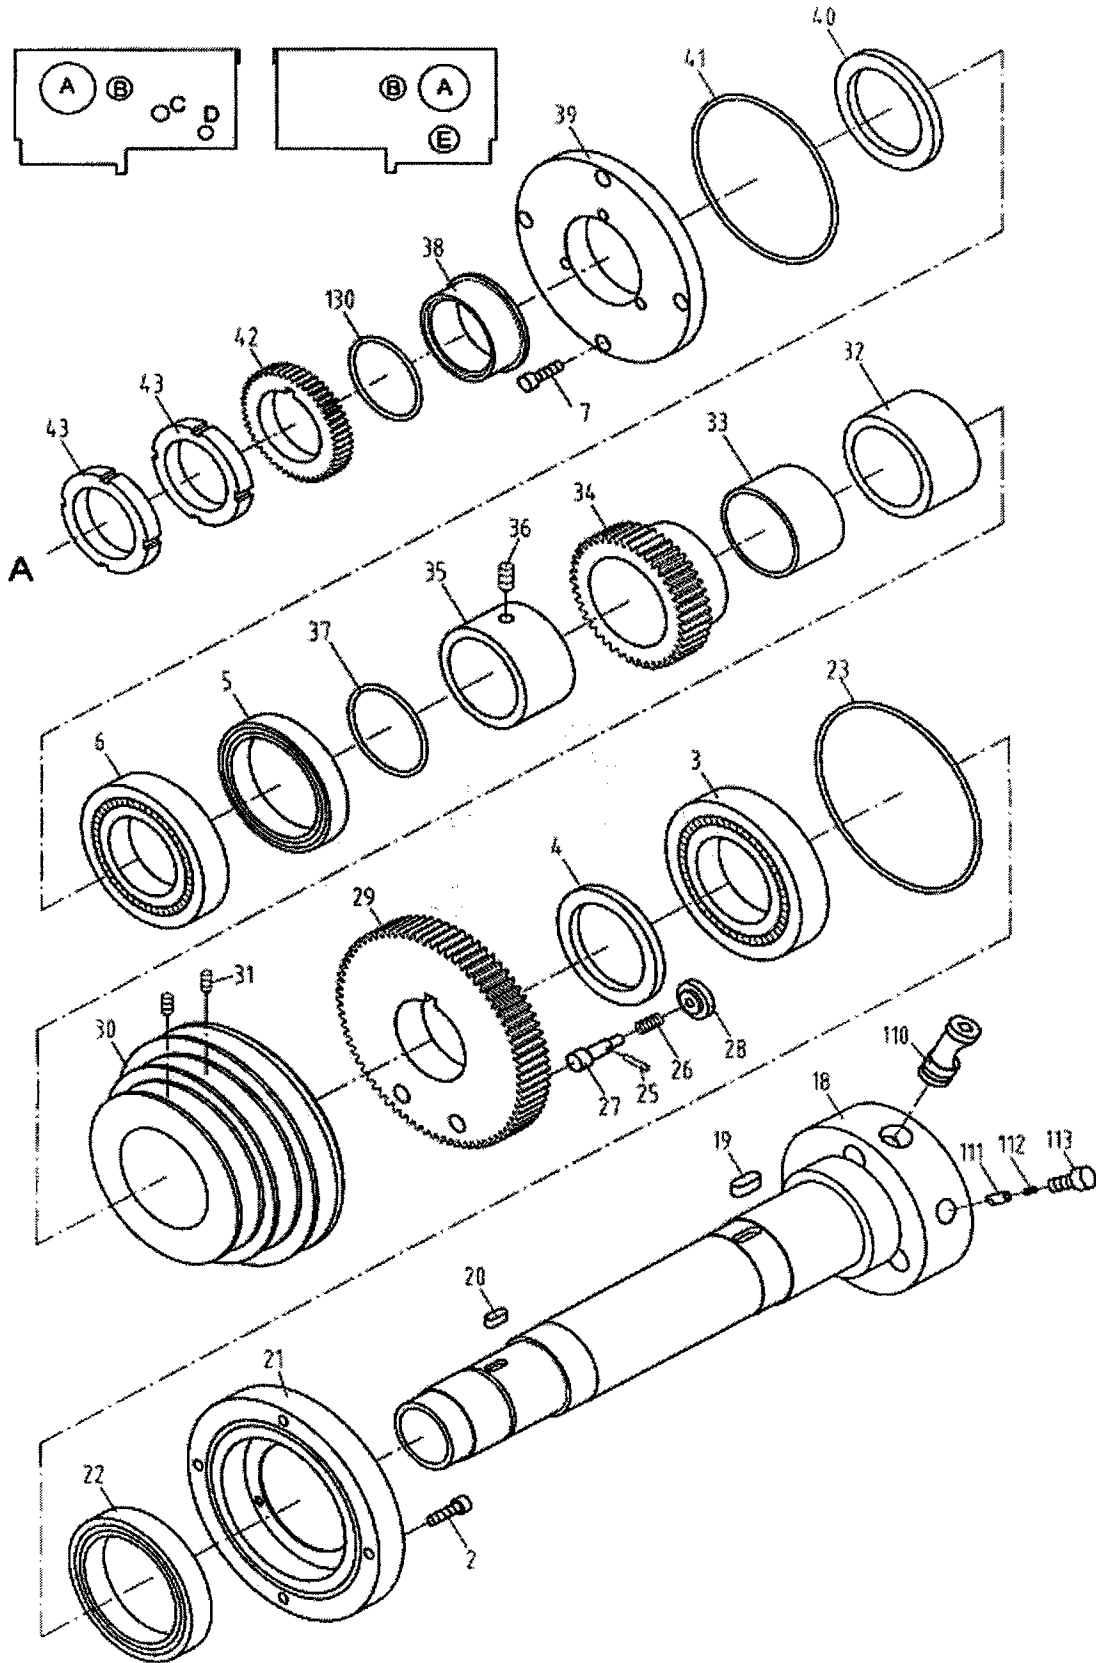

BDB-1340A Headstock Assembly II

BDB-1340A Headstock Assembly II

Index No.	Part No.	Description	Size	Qty.
2	TS-1503051	Hex Socket Cap Screw	M6 x 20	4
3	BB-30212	Taper Roller Bearing	60 x 110 x 22	1
4	BDB1340-H4	Oil Seal	PG60 x 80 x 12	1
5	OS-709012	Oil Seal	SG70 x 90 x 12	1
6	BB-30211	Taper Roller Bearing	55 x 100 x 21	1
7	TS-1503041	Hex Socket Cap Screw	M6 x 16	4
18	04701	Spindle	D1-4	1
19	BDB1340-H19	Key	8 x 7 x 18	1
20	BDB1340-H20	Key	6 x 6 x 16	1
21	04102	Bearing Cover (front)		1
22	BDB1340-H22	Oil Seal	75 x 100 x 12	1
23	BDB1340-H23	O-Ring	125 x 3.1	1
25	BDB1340-H25	Shaft Pin	3 x 18	1
26	BDB1340-H26	Spring	0.8 x 11 x 18	1
27	04703	Pin		1
28	04702	Nut		1
29	04117A	Gear	2m74T	1
30	04116	Pulley		1
31	TS-1523031	Set Screw	M6 x 10	2
32	04302	Bushing		1
33	04301	Bushing		1
34	04115	Gear	2m44T	1
35	04114	Spacer		1
36	TS-1524021	Set Screw	M8 x 6	1
37	BDB1340-H37	O-Ring	60 x 3.1	1
38	04112A	Spacer		1
39	04113	Bearing Cover (rear)		1
40	BDB1340-H40	Oil Seal	W60 x 80 x 8	1
41	BDB1340-H41	O-Ring	110 x 3.1	1
42	04713	Gear	1.5m50T	1
43	04743	Locking Nut		2
110	04729	Cam		3
111	04741	Pin		3
112	BDB1340-H112	Spring	0.6 x 4 x 16	3
113	TS-1504041	Hex Socket Cap Screw	M8 x 18	3
130	BDB1340-H130	O-Ring	55 x 3.1	1