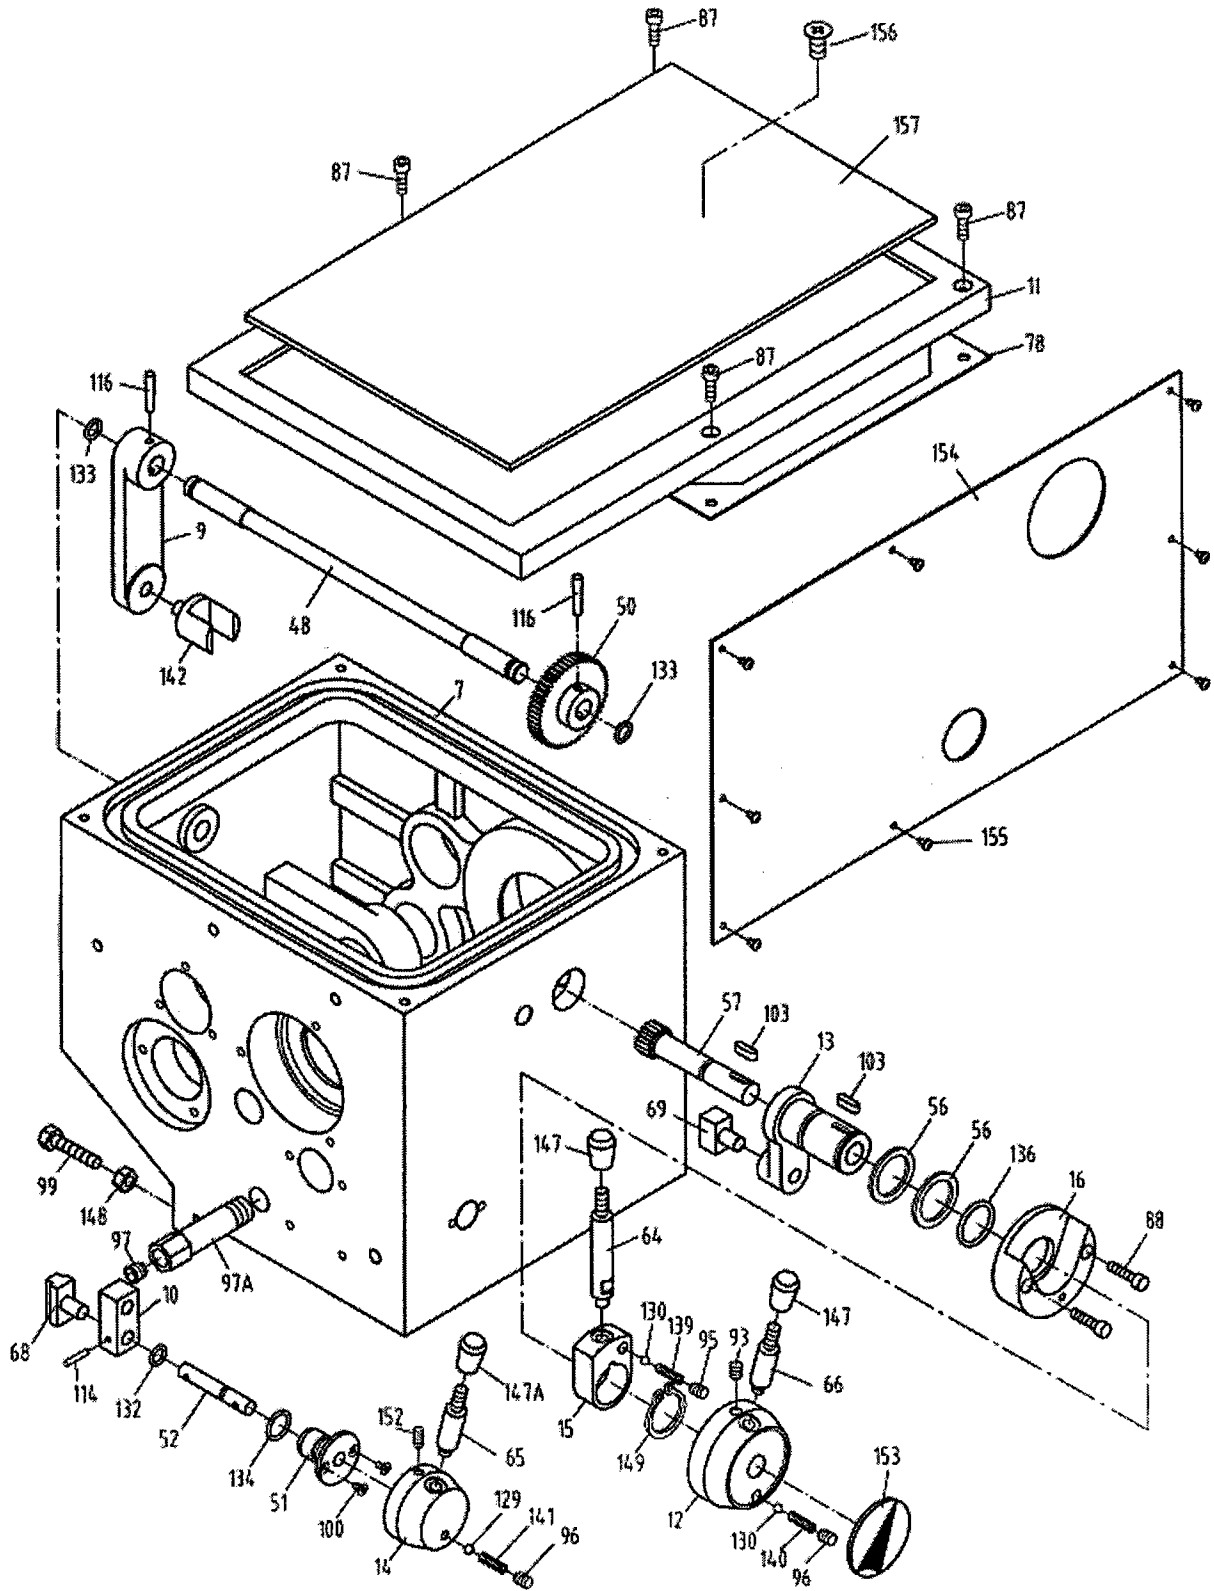

GHB-1340A Headstock Assembly I

GHB-1340A Headstock Assembly I

Index No.	Part No.	Description	Size	Qty.
7	GHB1340A-02101	Gear Box		1
9	04109	Shift Lever		1
10	04111	Shaft Housing		1
11	GHB1340A-02102	Cover		1
12	GHB1340A-04117	Handle Hub		1
13	04121	Shaft Collar		1
14	GHB1340A-04120	Handle Hub		1
15	GHB1340A-04119	Handle Block		1
16	GHB1340A-04118	Hub		1
48	04232	Shaft		1
50	04234	Gear	1.25m51T	1
51	04235	Collar		1
52	04250	Shaft		1
56	04240	Washer		2
57	04241	Gear Shaft	1.25m17T	1
64	GHB1340A-04248	Handle		1
65	GHB1340A-04248-1	Handle		1
66	GHB1340A-04249	Handle		1
68	04402	Shift Fork		1
69	04403	Shift Fork		1
78	GHB1340-4506	Gasket		1
87	TS-1503051	Hex Socket Cap Screw	M6 x 20	4
88	TS-1503061	Hex Socket Cap Screw	M6 x 25	2
93	TS-1523061	Set Screw	M6 x 18	1
95	TS-1524011	Set Screw	M8 x 8	1
96	TS-1523041	Set Screw	M6 x 12	2
97	GHB1340A-97	Plug	Z1/4	1
97A	GHB1340A-97A	Oil Drain Plug		1
99	TS-1490071	Hex Cap Screw	M8 x 40	2
100	GHB1340-100	Screw	M4 x 8	4
103	GHB1340-103	Key	5 x 15	2
114	GHB1340-114	Pin	4 x 18	1
116	GHB1340-116	Pin	5 x 30	2
129	SB-5MM	Steel Ball	5	1
130	SB-6MM	Steel Ball	6	2
132	GHB1340-132	O-Ring	10 x 1.9	1
133	GHB1340-133	O-Ring	14 x 2.4	2
134	GHB1340-134	O-Ring	20 x 2.4	2
136	GHB1340-136	O-Ring	30 x 3.1	1
139	GHB1340-139	Spring	1 x 6 x 7	1
140	GHB1340-140	Spring	1 x 6 x 20	1
141	GHB1340-141	Spring	0.9 x 4.4 x 20	1
142	04235A	Shift Fork		1
147	GHB1340-147	Knob	M8 x 40	2
147A	GHB1340-147A	Knob		1
148	TS-1540061	Nut	M8	2
149	GHB1340-120	C-Clip	30	1
152	TS-1523041	Set Screw	M6 x 12	1
153	GHB1340A-153	Round Sign Plate		1
154	GHB1340A-02301	Label		1
155	GHB1340A-155	Screw	M3 x 5	8
156	GHB1340A-156	Screw	M10 x 18	1
157	GHB1340A-02502	Rubber Mat		1
	GHB1340A-160	Oil Sight Glass (not show)		1