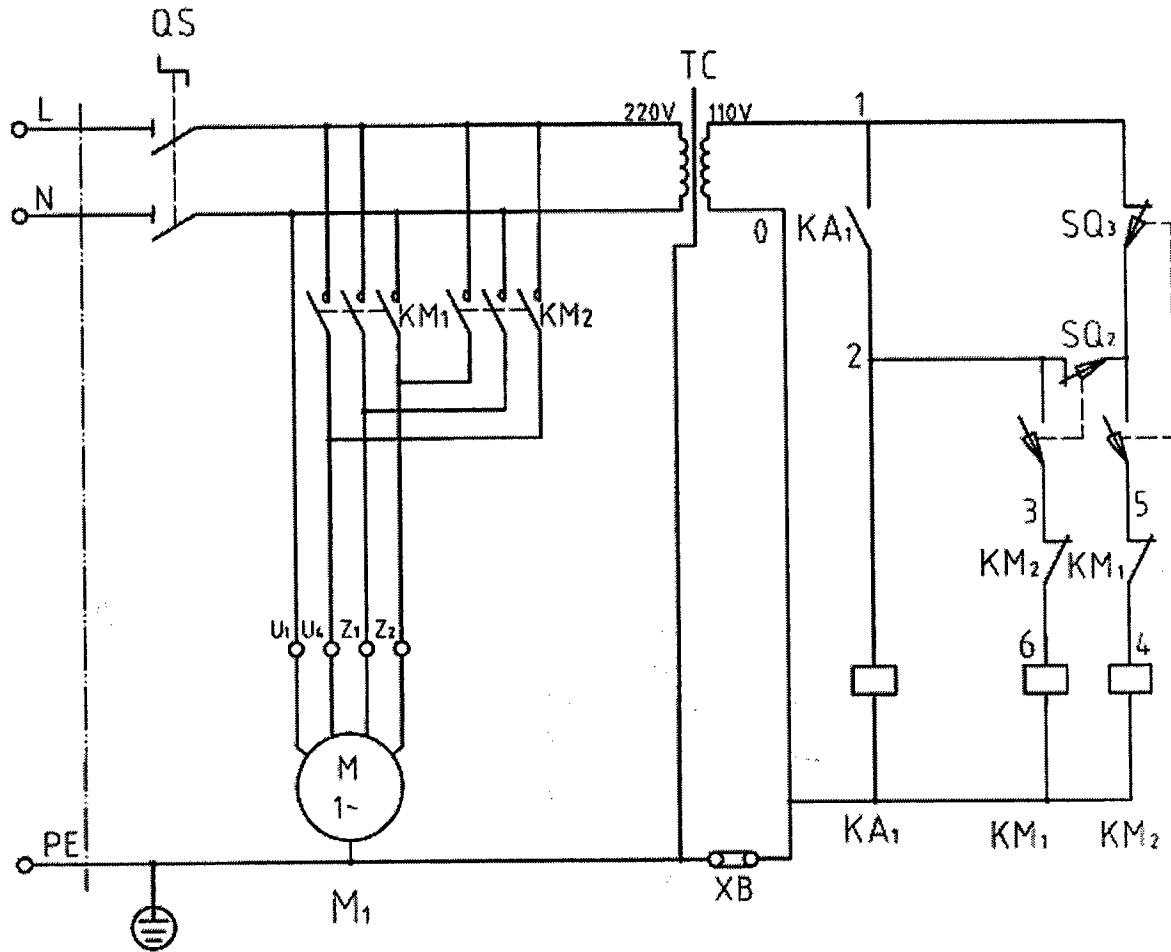

Electrical Schematic-BDB-1340A

Electrical Schematic - BDB-1340A

Index No.	Part No.	Description	Size	Qty.
1	GHB1340-KA1	Relay	CA2-DN140	1
2	GHB1340-KM1	A.C. Contactor	LC1-D259	1
3	GHB1340-KM2	A.C. Contactor	LC1-D259	1
4	GHB1340-TC	Control Transformer	JBK3-63	1
5	GHB1340A-SQ2	Stroke Switch	LXW5-11D1	1
6	GHB1340A-SQ3	Stroke Switch	LXW5-11D1	1
7	GHB1340-XT1	Wiring Board	JHY1-32	1
8	GHB1340-XT2	Wiring Board	JHY1-16	1
9	GHB1340-XB	Copper Plate (for grounding)		1