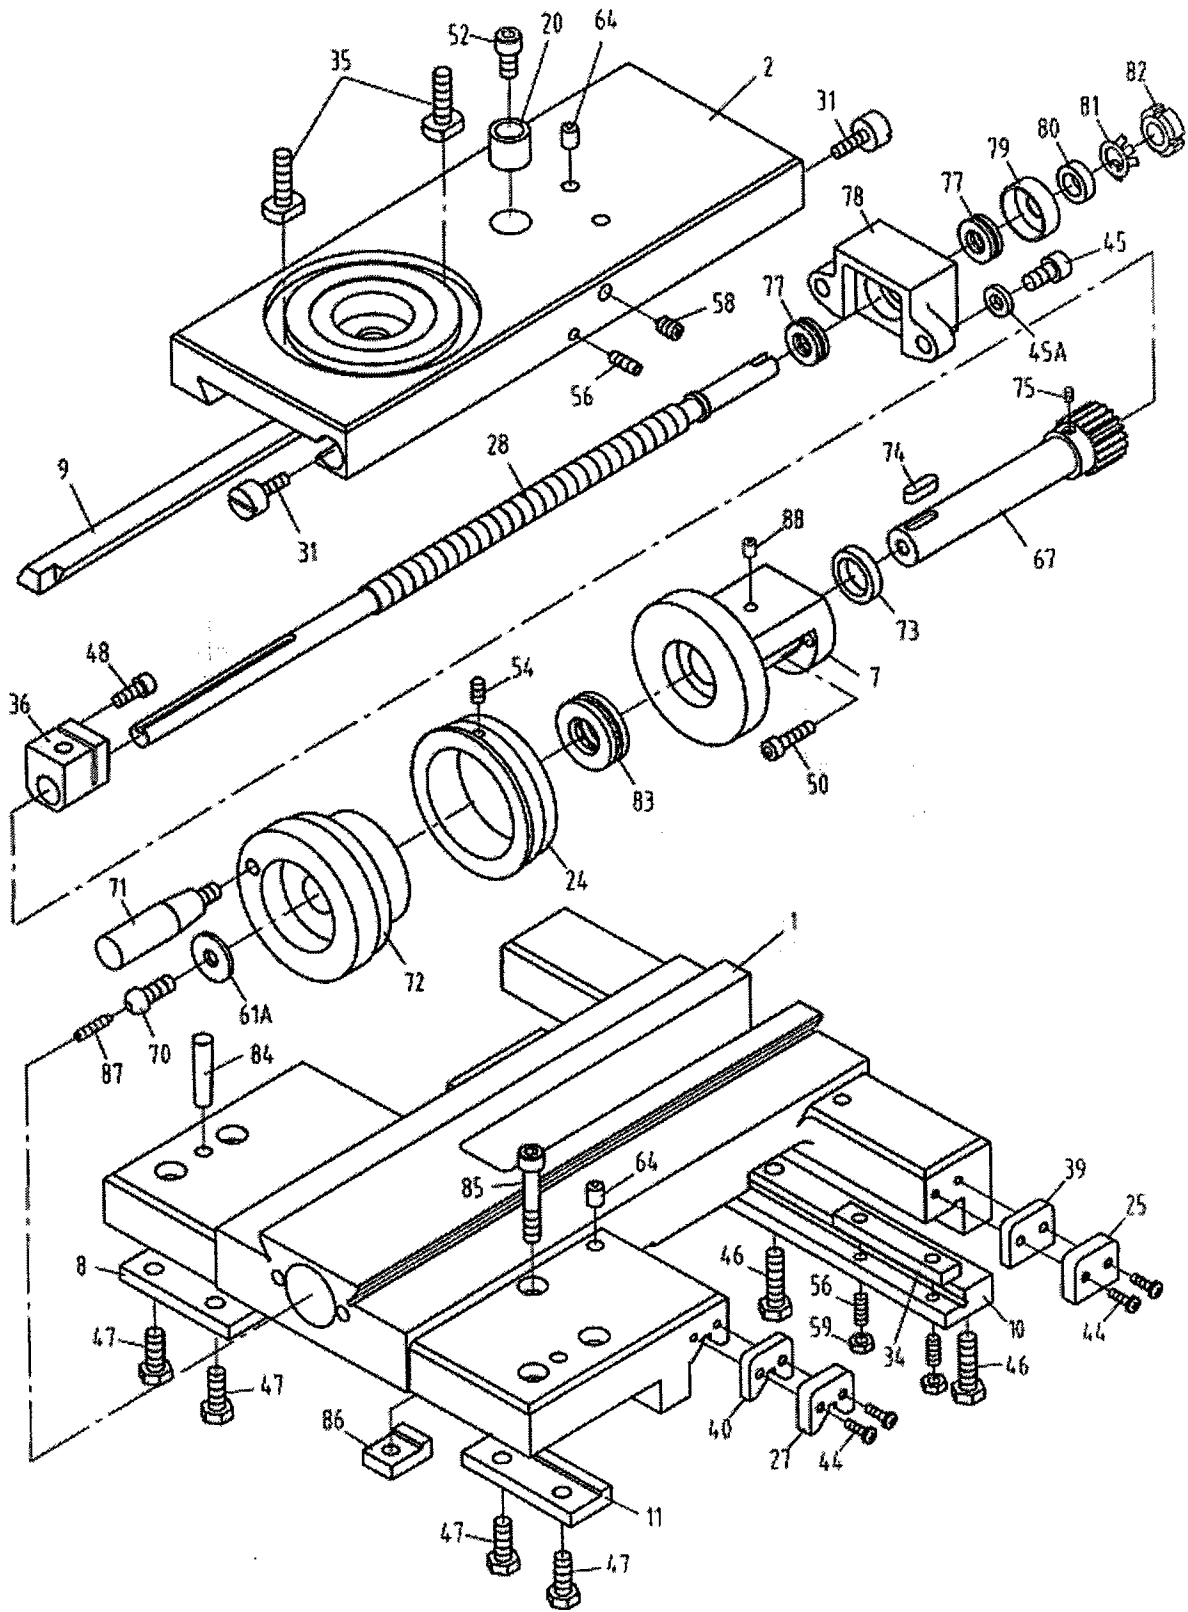

Top Slide, Tool Post, Saddle, and Cross Slide II

Top Slide, Tool Post, Saddle, and Cross Slide II

Index No.	Part No.	Description	Size	Qty.
1	07101	Saddle		1
2	07102	Cross Slide		1
7	07120N	Bearing Housing		1
8	07123	Strip		1
9	07131	Gib		1
10	07132	Strip		1
11	07141	Front Strip		1
20	07216	Collar		1
24	07222N	Index Ring		1
25	07224	Plate		2
27	07227	Plate		2
28	07229N	Screw		1
31	07236	Gib Adjusting Screw		2
34	07239	Gib Strip		2
35	07240	T-Bolt		2
36	07415N	Block		1
39	07526	Wiper		2
40	07528	Wiper		2
44	GHB1340-44T	Screw	M4 x 12	8
45	TS-1504051	Hex Socket Cap Screw	M8 x 25	2
45A	TS-1551061	Lock Washer	M8	2
46	GHB1340-46T	Screw	M8 x 20	3
47	GHB1340-47T	Screw	M8 x 20	4
48	TS-1503041	Hex Socket Cap Screw	M6 x 16	1
50	TS-1503061	Hex Socket Cap Screw	M6 x 25	2
52	TS-1504031	Hex Socket Cap Screw	M8 x 16	1
54	TS-1523021	Set Screw	M6 x 8	1
56	TS-1523071	Set Screw	M6 x 25	5
58	TS-1524021	Set Screw	M8 x 10	1
59	TS-1540041	Hex Nut	M6	4
61	TS-1550061	Washer	M8	1
61A	GHB1340-65T	Washer		1
64	GHB1340-64T	Oil Ball	8	5
67	07530	Gear Shaft		1
70	TS-1504041	Screw	M8 x 20	1
71	07531	Handle		1
72	07532	Compound Handle		1
73	07533	Spacer		1
74	07534	Key		1
75	07535	Set Screw	M3 x 8	1
76	07536	Key	5 x 5 x 30	1
77	BB-8101	Thrust Bearing	8101	2
78	07538	Bearing Housing		1
79	07539	Bearing Dust Cover		1
80	07540	Washer		1
81	07541	Star Washer		1
82	07542	Locking Nut		1
83	BB-8104	Thrust Bearing	8104	1
84	GHB1340-84	Taper Pin	8 x 40	2
85	GHB1340-85	Hex Socket Cap Screw	M8 x 50	1
86	GHB1340-86	Locking Washer		1
87	GHB1340-87	Screw	M5 x 20	1
88	GHB1340-88	Oil Ball	6	1