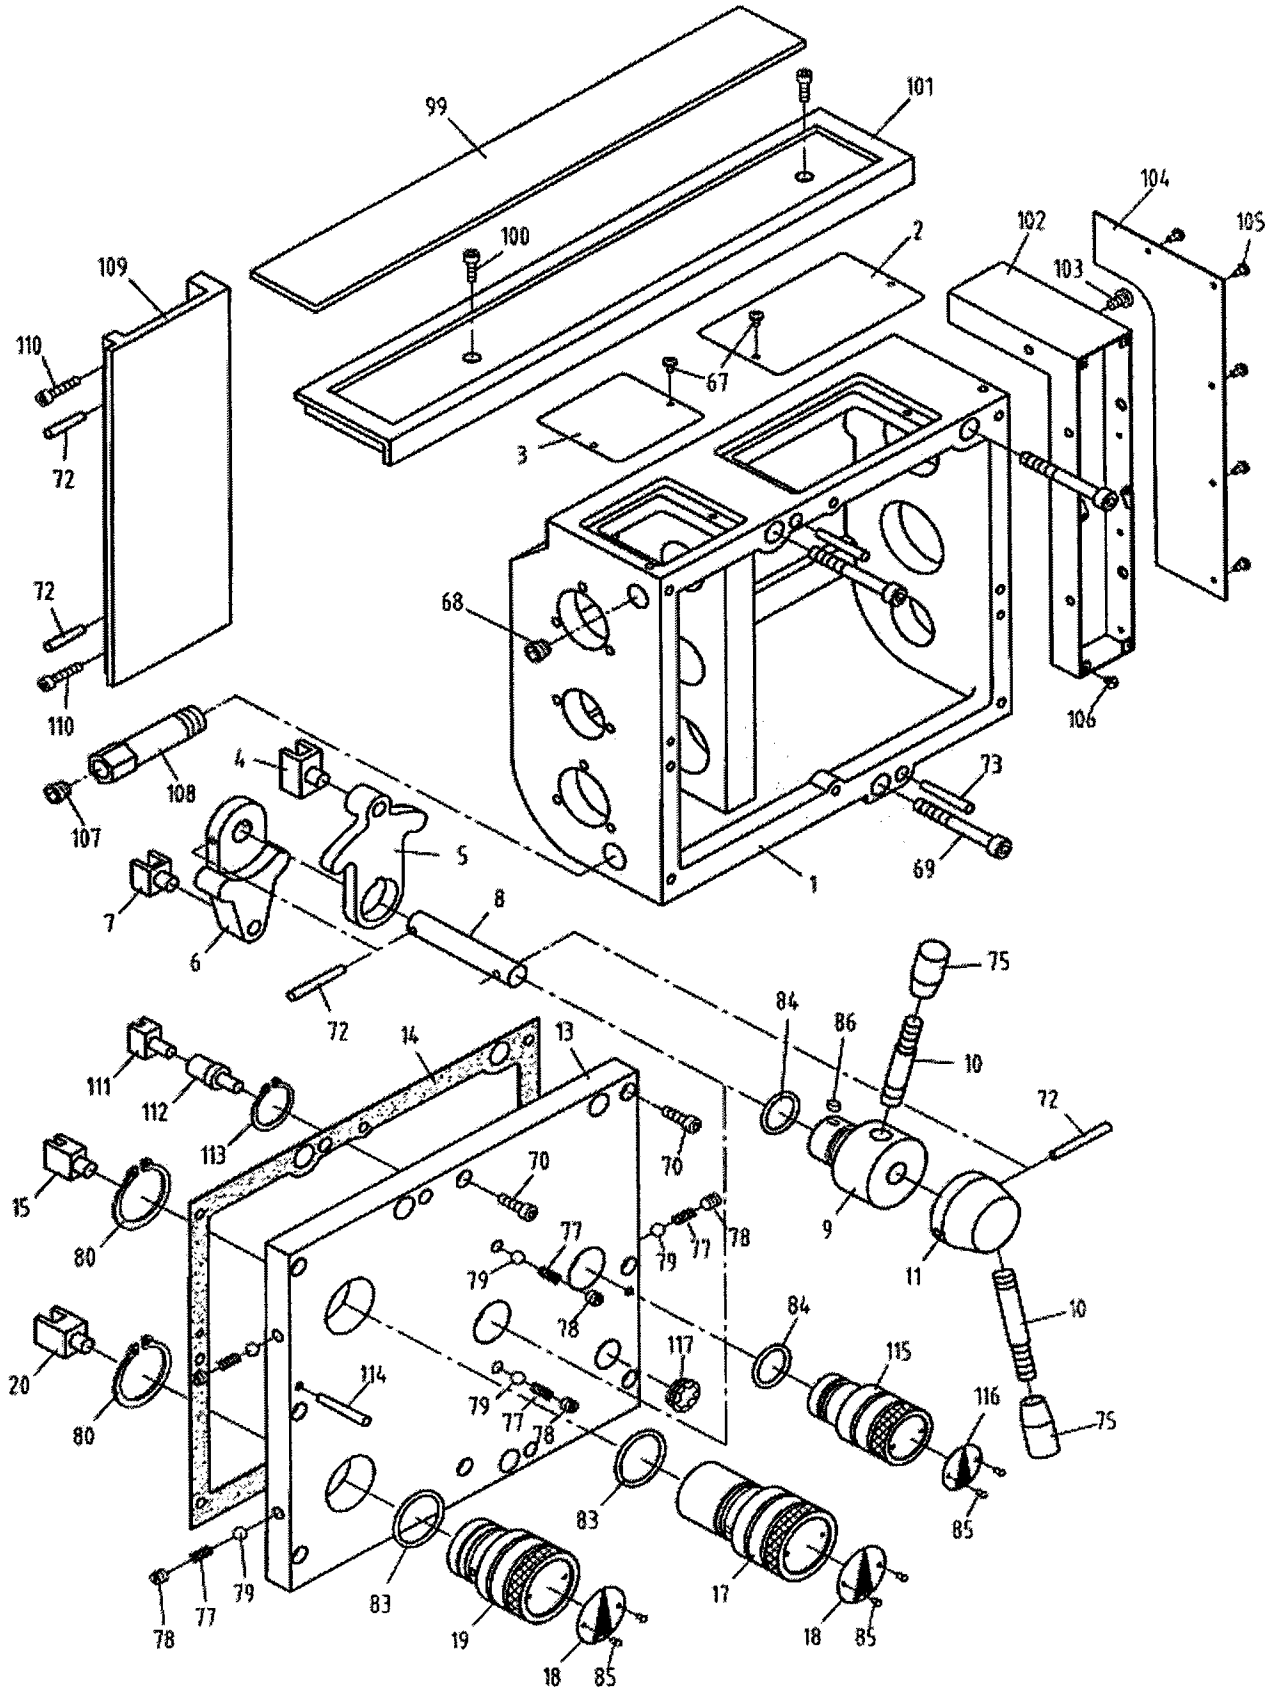

Gear Assembly I

Gear Assembly I

Index No.	Part No.	Description	Size	Qty.
1	05101A	Casting		1
2	05715	Right cover		1
3	05720	Left cover		1
4	32A5308	Slipper		1
5	32A5111A	Lever		1
6	32A5108A	Lever		1
7	32A5307	Slipper		1
8	32A5702	Shaft		1
9	32A5109	Handle Base		1
10	32A5701	Lever		2
11	32A5110	Handle Base		1
13	GHB1340A-05106	Cover		1
14	05504	Gasket		1
15	32A5305	Slipper		1
17	32A5106	Lever		1
18	32A5302	Plate		2
19	32A5103	Handle		1
20	32A5306	Slipper		1
67	GHB1340A-G67	Screw	M4 x 6	4
68	GHB1340A-G68	Tapered Tap	ZG3/8"	2
69	GHB1340A-G69	Socket Head Cap Screw	M8 x 65	3
70	TS-1503061	Socket Head Cap Screw	M6 x 25	8
72	GHB1340A-G72	Pin	5 x 30	4
73	GHB1340A-G73	Pin	5 x 40	2
75	GHB1340A-G75	Knob	BM10 x 50	2
77	GHB1340A-G77	Spring	0.8 x 5 x 25	5
78	TS-1524021	Socket Set Screw	M8 x 10	5
79	SB-6.5MM	Steel Ball	6.5	5
80	GHB1340A-G80	C-clip	40	2
83	GHB1340A-G83	O-Ring	40 x 3.1	2
84	GHB1340A-G84	O-Ring	30 x 3.1	2
85	GHB1340A-G85	Screw	M3 x 6	6
86	GHB1340A-G86	Key	5 x 8	1
99	GHB1340A-05503	Rubber Mat		1
	BDB1340A-05503	Rubber Mat		1
100	TS-1502041	Socket Set Screw	M5 x 16	2
101	GHB1340A-05105	Top Cover		1
	BDB1340A-05105	Top Cover		1
102	05723	Cover		1
103	GHB1340A-G103	Screw	M4 x 8	3
104	05722	Plate		1
105	GHB1340A-G105	Screw	M3 x 5	5
106	GHB1340A-G106	Screw	M3 x 6	6
107	GHB1340A-G107	Tapered Tap	Z1/4"	1
108	05724	Oil Drain Pipe		1
109	05108	Extending Plate		1
110	TS-1502061	Socket Head Cap Screw	M5 x 25	2
111	05305	Slipper		1
112	05721	Slipper Shaft		1
113	GHB1340A-G113	C-clip	30	1
114	GHB1340A-G114	Pin	5 x 30	2
115	05107	Lever		1
116	05304	Sign Disc		1
117	GHB1340A-G117	Oil Sight Glass	12	1