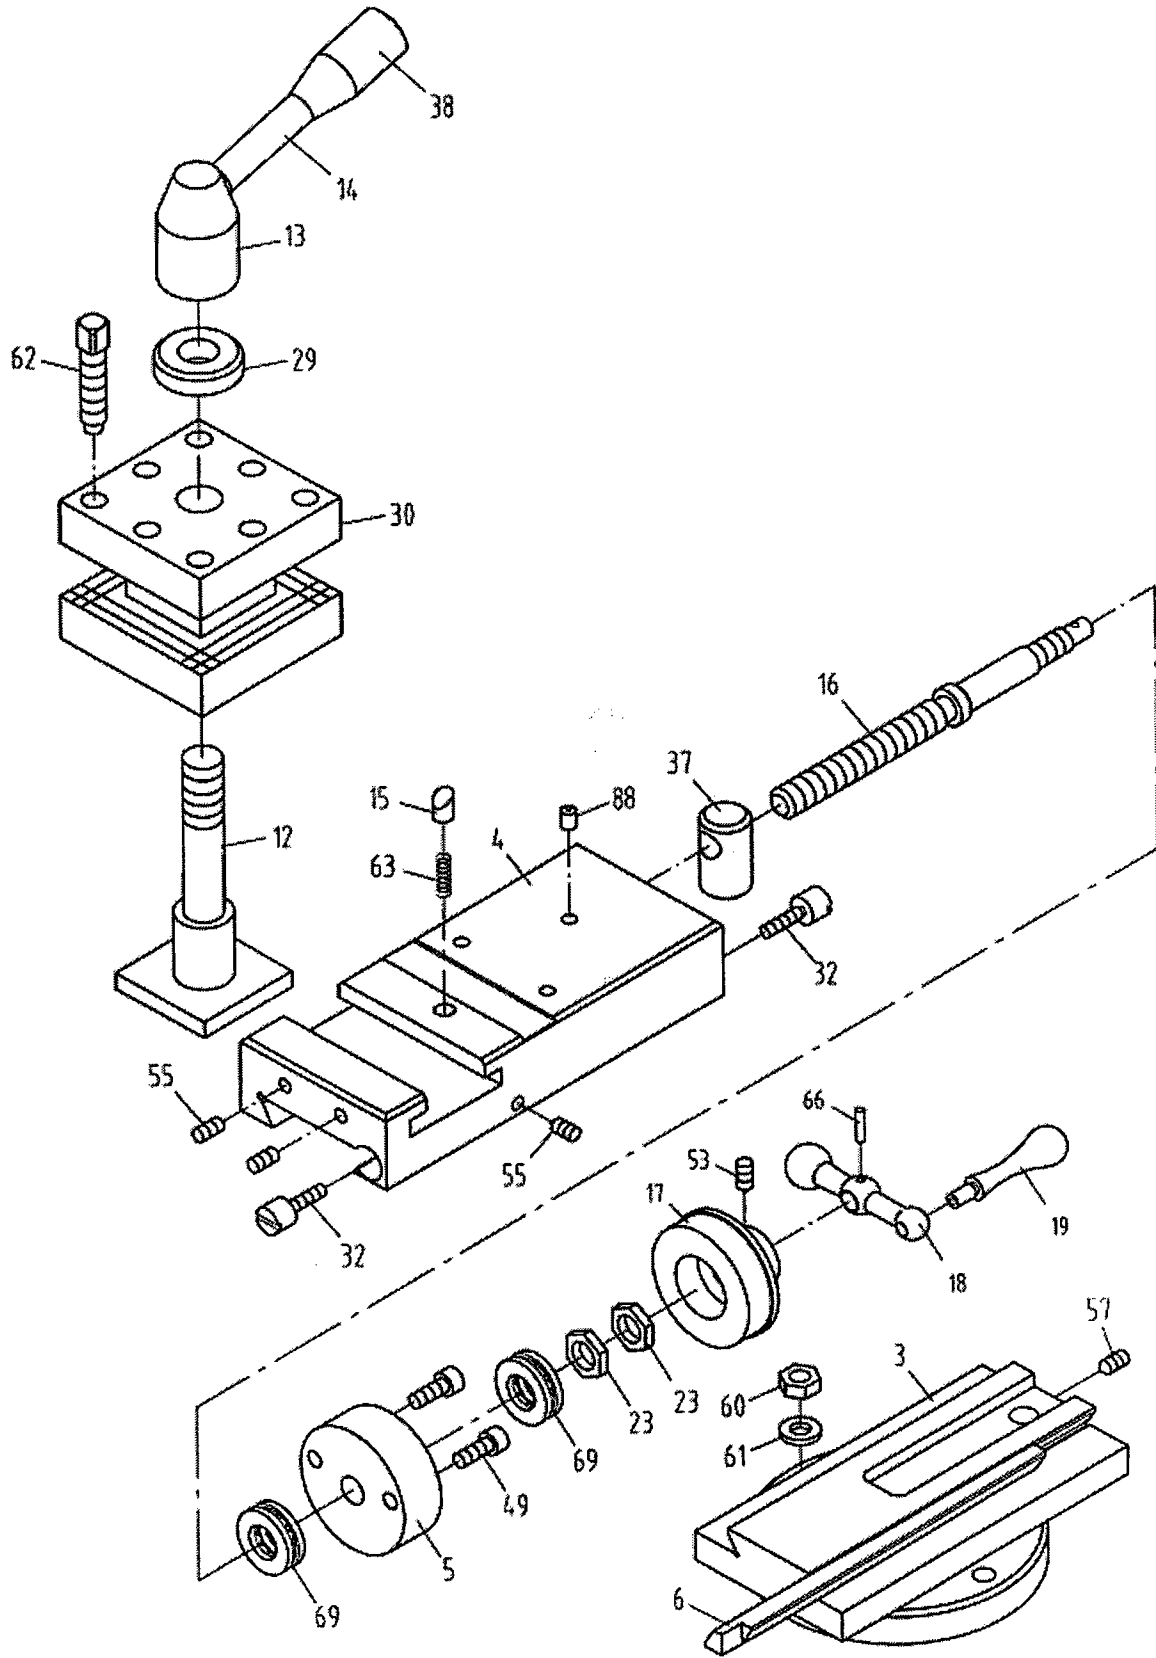

Top Slide, Tool Post, Saddle, and Cross Slide I

Top Slide, Tool Post, Saddle, and Cross Slide I

Index No.	Part No.	Description	Size	Qty.
3	07103	Swivel Slide		1
4	07104	Top Slide		1
5	07111	Collar		1
6	07117	Gib		1
12	07205	Screw		1
13	07206	Handle Base		1
14	07207	Handle Shaft		1
15	07209	Stop		1
16	07210	Screw		1
17	07212	Index Ring		1
18	07213	Ball Handle		1
19	07214	Handle		1
23	07221	Nut		2
29	07233	Washer		1
30	07234	Post Base		1
32	07237	Gib Adjusting Screw		2
37	07430	Nut		1
38	07508	Knob		1
49	TS-1503051	Hex Socket Cap Screw	M6 x 20	2
53	TS-1523011	Set Screw	M6 x 6	1
55	TS-1523031	Set Screw	M6 x 10	3
57	TS-1524011	Set Screw	M8 x 8	1
60	TS-1540061	Hex Nut	M8	2
61	TS-1550061	Washer	M8	1
62	GHB1340-62T	Screw	M10 x 40	8
63	GHB1340-63T	Spring	0.6 x 4x 18	1
66	GHB1340-66T	Pin	3 x 16	1
69	GHB1340-69T	Ball Bearing		2
	GHB1340-TSA	Top Slide Assembly w/o Tool Post		1
70	07545	Screw	M8 x 20	1
88	GHB1340-88	Oil Ball	6	1