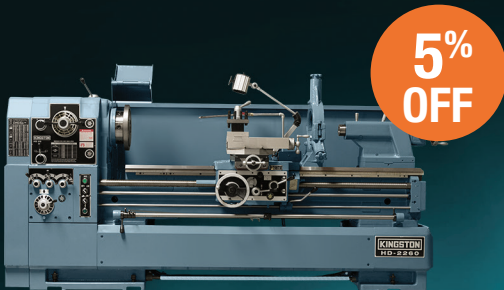

# IMTS SPECIALS

It's time to touch the iron.

CX10 3000

CS14 2000

HD 2290

HPX 5000

 **IMTS2024**  
POWERED BY AAMT

Visit us in the South Hall, Booth # 339319