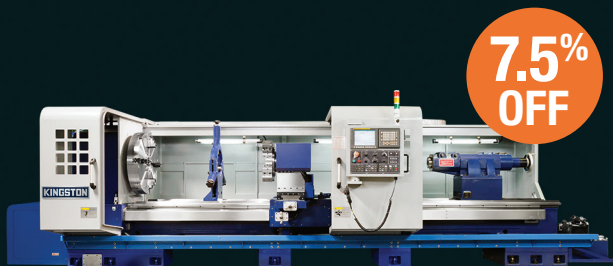

# IMTS SPECIALS

It's time to touch the iron.

CX10 3000

CS14 2000

HD 2290

HPX 5000

 **IMTS2024**  
POWERED BY AAMT

Visit us in the South Hall, Booth # 339319