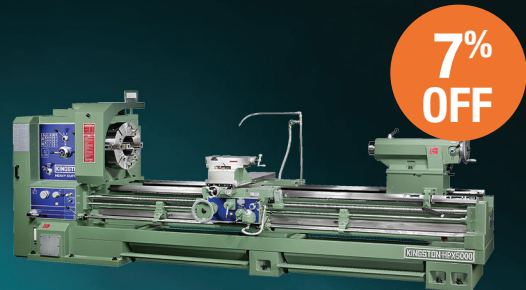

# IMTS SPECIALS

It's time to touch the iron.

CX10 3000

CS14 2000

HD 2290

HPX 5000

 **IMTS2024**  
POWERED BY AAMT

Visit us in the South Hall, Booth # 339319