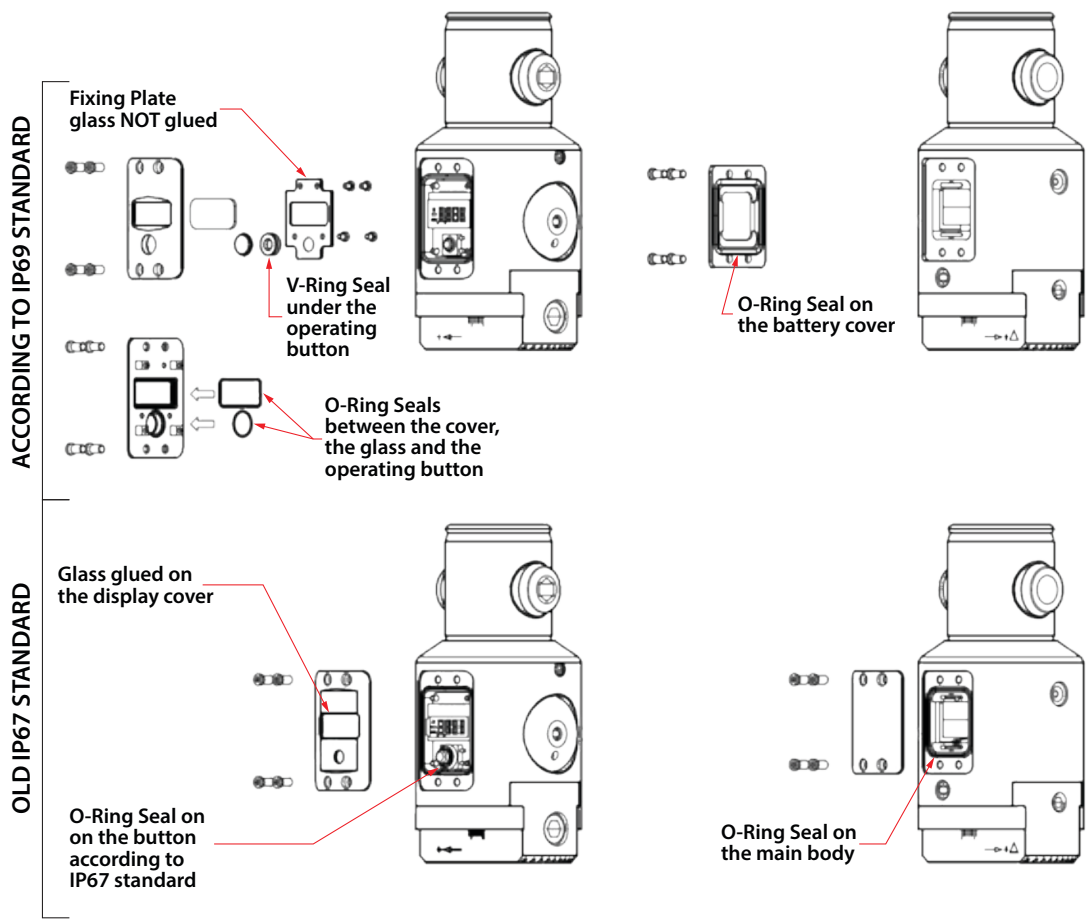

The IP69K upgrade, which is perfectly interchangeable with existing MHD connection, will gradually replace the traditional IP67 version starting with the most common TRE50 boring head. Over time we will be phasing out all TRE heads as IP67 stock levels diminish.

New item numbers and descriptions have been taken out for the new IP69K version TRE heads. The next page lists the old IP67 item number and descriptions along with the new IP69K item number and description to aid in making this a smooth and painless transition.

### Features & Benefits

- Improved IP69K rating for all TRE digital fine boring heads
- No ingress of dust allowing complete protection against contact (dust-tight)
- High level of protection against coolant (water-tight)
- Upgraded from older IP67 rated digital fine boring heads
- Compatible with existing MHD system
- TRE kits also included in IP69K upgrade

**D'ANDREA SERIES TRE HEADS**

**IP69K IMPROVEMENTS**

OLD IP67			NEW IP69K		
Item #	ICTC Description	D'Andrea Code	Item #	ICTC Description	D'Andrea Code
2909809	TRE50	455200500500	2925576	TRE50-69K	455200500501
2917303	TRE32	455200320320	2925574	TRE32-69K	455200320321
2917304	TRE40	455200400400	2925575	TRE40-69K	455200400401
2912710	TRE63	455200630630	2925577	TRE63-69K	455200630631
2912711	TRE80	455200800800	2925578	TRE80-69K	455200800801
2912713	TRE200	455220020000	2925579	TRE200-69K	455220020001
2909810	K01TRE50	655200500500	2925581	K01TRE50-69K	655200500502
2912714	K01TRE63	655200500630	2925582	K01TRE63-69K	655200500631
2912715	K01TRE80	655200500800	2925583	K01TRE80-69K	655200500801