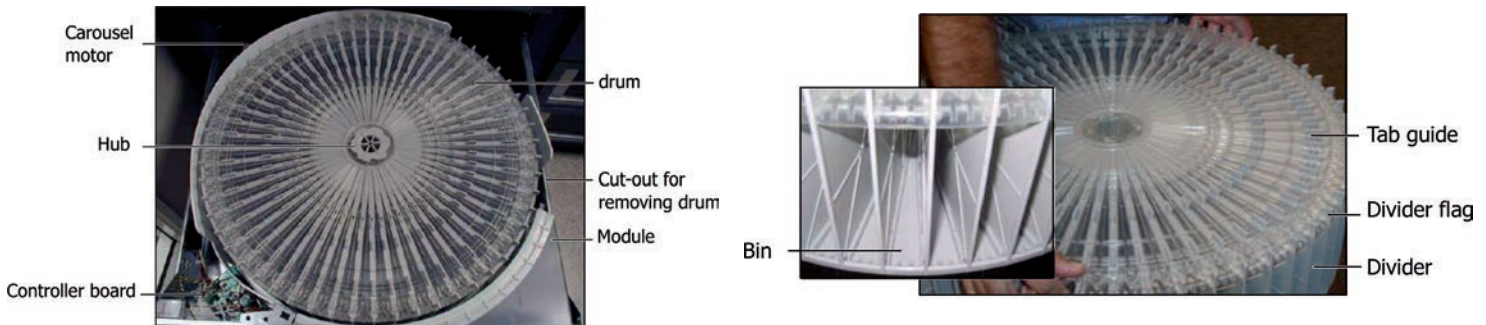

LOCKHEED SMALL BUSINESS OF THE YEAR

BOEING SUPPLIER OF THE YEAR

TECHNOLOGY PROVIDER TO THE INDUSTRIAL SUPPLY

technology provider

1955 West Oak Circle - Marietta, GA 30062 - www.cribmaster.com
phone: 888.419.1399 - fax: 770.419.1968 - sales@wwga.com