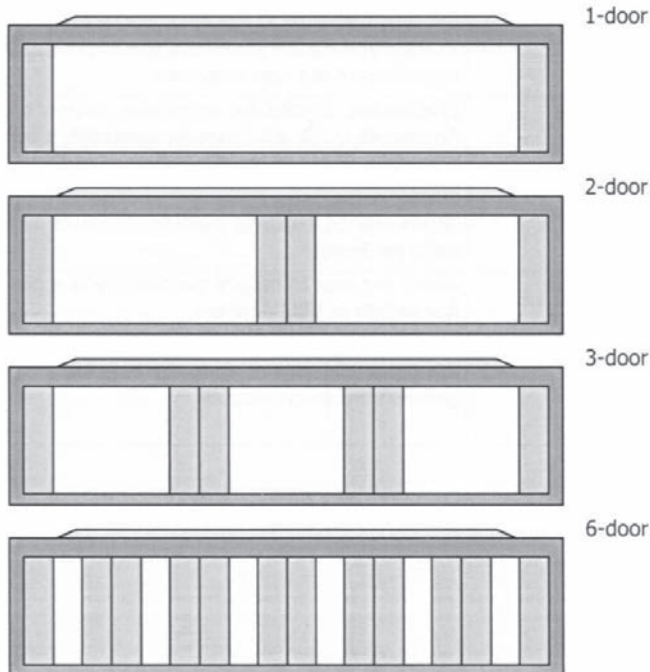

ProStock

Flexible Carousel Dispensing

CribMaster

Inventory Management System

lockers replace one carousel

Usable Carousel Bin Dimensions (up to 10 space door opening)*

Section Divide	Depth In.	Height In.	Front Width	Back Width
1	9.6	4.75	1.2	0
2	9.6	4.75	2.4	.19
3	9.6	4.75	3.6	.38
4	9.6	4.75	4.8	.56
5	9.6	4.75	6	.75
6	9.6	4.75	7.2	.94
7	9.6	4.75	8.4	1.13
8	9.6	4.75	9.6	1.32
9	9.6	4.75	10.8	1.51
10	9.6	4.75	12	1.70

* can utilize up to 1/4 carousel (14 spaces) but door opens to only 10. If access and removal can take place through the 10 door measurement 1/4 carousel division can be used.

Usable Locker Dimensions (Inside useable space dimensions)

Locker	Depth In.	Height In.	Width
1-door	28"	4"	23.5"
2-door	28"	4"	11"
3-door	28"	4"	7.5"
6-door	28"	4"	3.5"