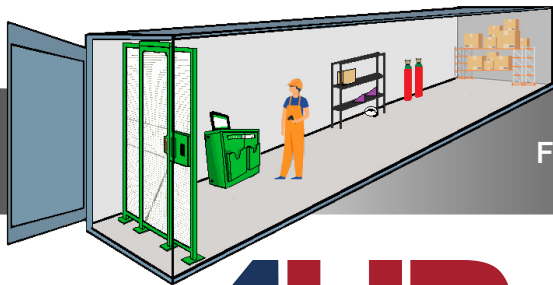

PROPRIETARY TECHNOLOGY FEATURING

- Multi-item check-out/check-in
- Accommodates tools & other durable items
- Easy product returns for immediate reuse
- Store & dispense in bulk or packaged
- Unlimited virtual, on-demand reporting
- Calibration & expiration date tracking
- Replenish and issue in different UoM
- Universally compatible badge reader
- Job & equipment tracking
- Includes talking monitor
- User-friendly software

INDUSTRY LEADING RELIABILITY

- Best in the world 3-year warranty
- No moving parts, coils, or motors to break
- Avoids bad or wrong dispensing of products
- Maintains power, even during outages
- Self-health check & heartbeat diagnostics

HIGH-TECH SECURITY

- Motion-sensing technology monitors & records
- Monitor transactions from anywhere
- Controlled-access entry system
- 4 or more motion sensing cameras

REQUEST A DEMO

Fits all conex containers and trailers