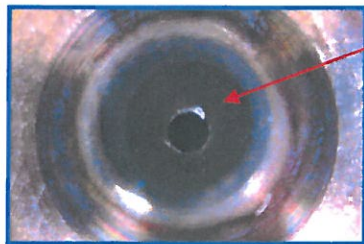

- Easily inspect the critical edge of your nozzle nut, orifice or IDE for clogging, chipping, or cracking
- Magnification range of 1x-250x
- Simple to use USB interface with built in LED ring lighting allows you to view & save images on your computer
- In your spare time you can investigate other interesting things

Save Time & Money for only.....

\$140.00

Part # 400354-1

FABTECH SPECIAL

Chipped Diamond

Take advantage of this offer and gain knowledge of your orifice!

1145 85th Ave SE, Tumwater, WA 98501
866-WATERJET (928-3753) Fax: 360-539-2440
www.waterjetparts.com