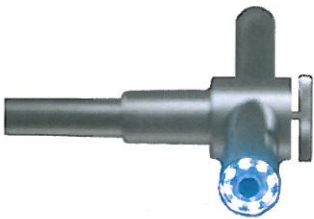

- Easily inspect the critical edge of your nozzle nut, orifice or IDE for clogging, chipping, or cracking
- Magnification range of 1x-250x
- Simple to use USB interface with built in LED ring lighting allows you to view & save images on your computer
- In your spare time you can investigate other interesting things

Save Time & Money for only.....

\$140.00

Part # 400354-1

FABTECH SPECIAL

Chipped Diamond

Take advantage of this offer and gain knowledge of your orifice!

1145 85th Ave SE, Tumwater, WA 98501
866-WATERJET (928-3753) Fax: 360-539-2440
www.waterjetparts.com