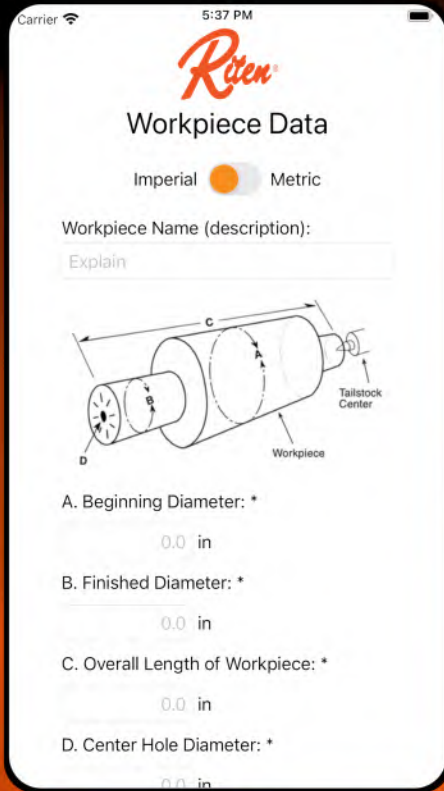

Check Out Our New Face Driver Selection App

**A new one-of-a-kind solution for
Face Driver selection.**

**Available for Apple iOS and
Android.**

**Just enter in your workpiece
diminsions, and let the app
determine your perfect driver.**

**Contact Riten directly from the app
for pricing and availability.**

AHB

TOOLING & MACHINERY

COMPLETE METALWORKING SOLUTIONS

(800) 991-4225

www.ahbinc.com

ISO Certified

customerservice@ahbinc.com

**Use the QR Code to
download directly from
the Android App Store**

**Use the QR Code to
download directly from
the Apple App Store**

Solutions, Not Excuses