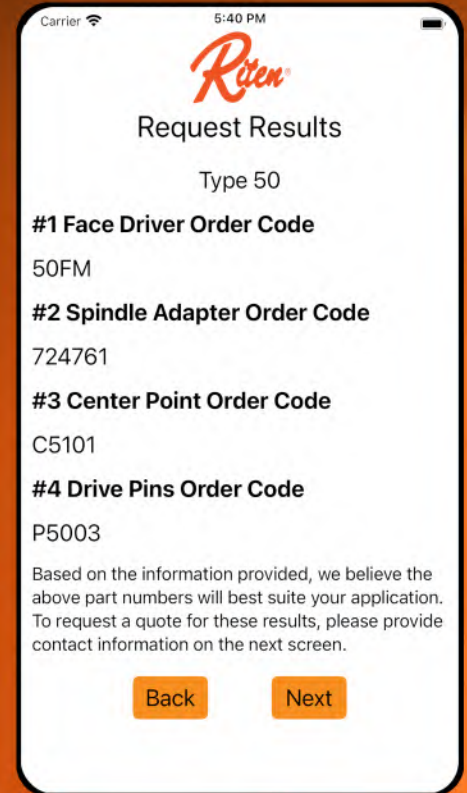

Check Out Our New Face Driver Selection App

**A new one-of-a-kind solution for
Face Driver selection.**

**Available for Apple iOS and
Android.**

**Just enter in your workpiece
diminsions, and let the app
determine your perfect driver.**

**Contact Riten directly from the app
for pricing and availability.**

AHB

TOOLING & MACHINERY

COMPLETE METALWORKING SOLUTIONS

(800) 991-4225

www.ahbinc.com

ISO Certified

customerservice@ahbinc.com

**Use the QR Code to
download directly from
the Android App Store**

**Use the QR Code to
download directly from
the Apple App Store**

Solutions, Not Excuses